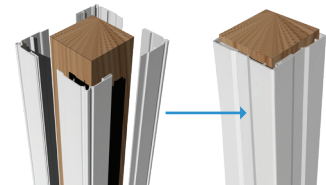

Traverse™

Composite Railing Posts & Accessories

Trim Rings & Column Adapters

White	Description
73012503	4" x 4" Heritage Trim Ring
73018131	3½" – 6½" 4-Piece Adjustable Elite Trim Ring*
73055142	6" x 6" Low Profile Base Trim
73019453	4½" Paintable Round Column Adapter (2 pack)

*Adjustable Elite 4-Piece Trim Ring can be installed at any time and can be adjusted to fit posts from 3½" x 3½" to 6½" x 6½" without nails, screws or glue. 4-Piece Elite Trim Ring required for Wind Uplift Base Kit.

Post Sleeves

White	Description
73019260	4" x 4" x 39" Post Sleeve (unit pack of 22)
61109087	4" x 4" x 39" Post Sleeve (unit pack of 84)
61109088	4" x 4" x 45" Post Sleeve
73012479	4" x 4" x 100" Post Sleeve
61109090	4" x 4" x 108" Post Sleeve
73018734	6" x 6" x 54" Post Sleeve
73018731	6" x 6" x 108" Post Sleeve

Post Wraps

White	Description
73018473	4" x 4" x 96" 4-Piece Post Wrap*
73018007	4" x 4" x 120" 4-Piece Post Wrap*
73018478	6" x 6" x 96" 4-Piece Post Wrap*
73018008	6" x 6" x 120" 4-Piece Post Wrap*

4-Piece Post Wrap

*4" x 4" Post Wrap can wrap a post from 3¾" square to 4½" square and 6" x 6" Post Wrap can wrap a post from 5½" square to 6½" square.

Structural Posts

36"	42"	Description
73019022	73019024	Flush Mount Structural Post
73019023	73019025	Thru/Fascia Mount Structural Post