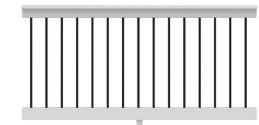

Traverse Level Rail Kit – Black Round Aluminum Balusters

Traverse Rail Bracket Kits

White	Description
73054287	Level Bracket Kit (2 top and 2 bottom)
73054288	Stair Bracket Kit (2 top and 2 bottom)
73054289	Level Angle Bracket Kit (2 top and 2 bottom)
N/A	45° Angle Adapter Kit (1 top and 1 bottom bracket)