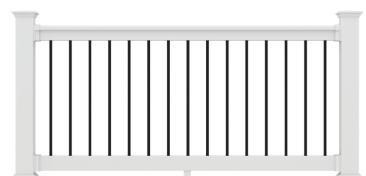

3/4" Black Round Aluminum