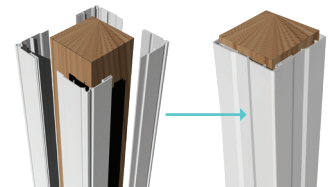

Composite Railing Posts & Accessories

Trim Rings & Column Adapters

White	Clay	Gray	Description
73012503	73053674	73055081	4" x 4" Heritage Trim Ring
73018131	73018066	73055078	3½" – 6½" 4-Piece Adjustable Elite Trim Ring*
73055142	N/A	N/A	6" x 6" Low Profile Base Trim
	73019453		4½" Paintable Round Column Adapter (2 pack)

*Adjustable Elite 4-Piece Trim Ring can be installed at any time and can be adjusted to fit posts from 3½" x 3½" to 6½" x 6½" without nails, screws or glue. 4-Piece Elite Trim Ring required for Wind Uplift Base Kit.

Post Sleeves

White	Clay	Gray	Description
73019260	N/A	73055068	4" x 4" x 39" Post Sleeve (unit pack of 22)
61109087	73053601	N/A	4" x 4" x 39" Post Sleeve (unit pack of 84)
61109088	73053602	73055069	4" x 4" x 45" Post Sleeve
73012479	N/A	N/A	4" x 4" x 100" Post Sleeve
61109090	73053603	73055070	4" x 4" x 108" Post Sleeve
73018734	N/A	N/A	6" x 6" x 54" Post Sleeve
73018731	73053608	73055071	6" x 6" x 108" Post Sleeve

Post Wraps

White	Clay	Gray	Description
73018473	73053604	73055072	4" x 4" x 96" 4-Piece Post Wrap*
73018007	73053605	73055073	4" x 4" x 120" 4-Piece Post Wrap*
73018478	73053606	73055074	6" x 6" x 96" 4-Piece Post Wrap*
73018008	73053607	73055075	6" x 6" x 120" 4-Piece Post Wrap*

4-Piece Post Wrap

*4" x 4" Post Wrap can wrap a post from 3⅝" square to 4⅞" square and 6" x 6" Post Wrap can wrap a post from 5¼" square to 6⅞" square.

Structural Posts

36"	42"	Description
73019022	73019024	Flush Mount Structural Post
73019023	73019025	Thru/Fascia Mount Structural Post