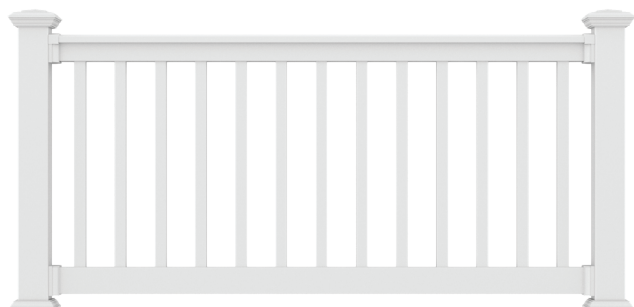

Traverse Railing Options

1 1/2" Square

Available in all 3 colors