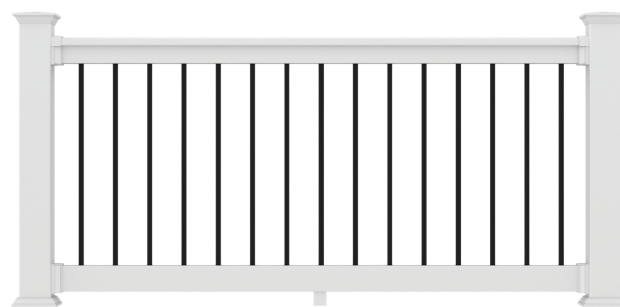

3/4" Black Round Aluminum

Available in all 3 colors

White

Clay

Gray