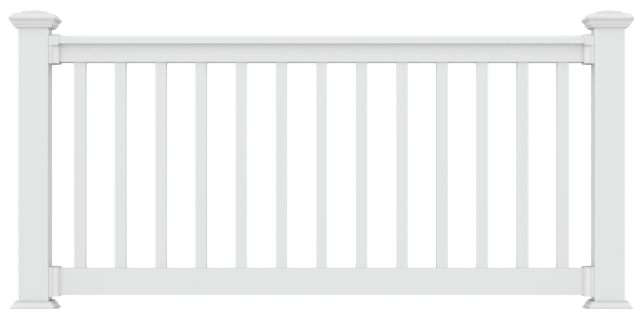

Traverse Rail Options

1½" Square

Available in all 3 colors