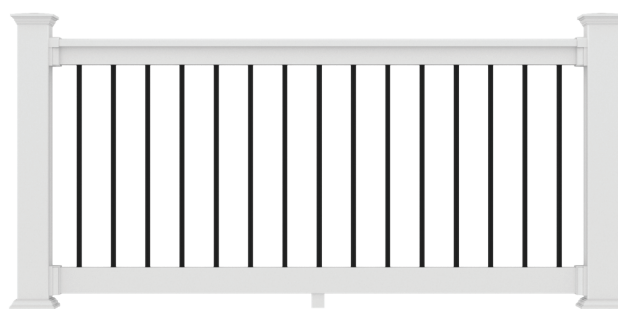

Timeless. Elegant. Pure.

Designed to be water-resistant like MoistureShield's composite decking, our Traverse line of Solid Core™ Railing features a strong material composition at its core that fights damage from rot, insects and other harmful elements.

With a smooth, contemporary T-Rail profile and vinyl cap for ease of maintenance, Traverse Railing comes with concealed fasteners that provide a clean, polished aesthetic. Available in three color options — including an exclusive gray — with square vinyl or black round aluminum balusters, Traverse offers the flexibility to suit any home's style.

**Will Not Rot,
Splinter, Warp
or Stain**

**Lifetime
Warranty**

- Solid, wood like composition
- True-to-length panels
- Concealed fasteners
- Code compliant
- Made in the USA with Transferrable Limited Lifetime Warranty
- Level Rail Kits: Available in 36" or 42" heights and 6' or 8' lengths
- Stair Rail Kits: Available in 36" or 42" heights and 6' or 8' lengths

Traverse Rail Options

1½" Square

Available in all 3 colors

¾" Black Round Aluminum

Available in all 3 colors

White

Clay

Gray