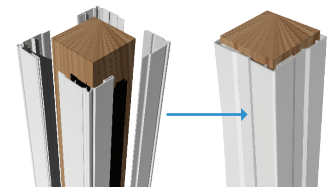

4-Piece Post Wrap

*4" x 4" Post Wrap can wrap a post from 3½" square to 4½" square and 6" x 6" Post Wrap can wrap a post from 5½" square to 6½" square.

Structural Posts

36"	42"	Description
73019022	73019024	Flush Mount Structural Post
73019023	73019025	Thru/Fascia Mount Structural Post