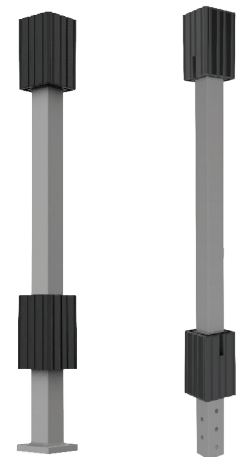

With a smooth, contemporary T-Rail profile and vinyl cap for ease of maintenance, Traverse Railing comes with concealed fasteners that provide a clean, polished aesthetic. Available in three color options — including an exclusive gray — with square vinyl or black round aluminum balusters, Traverse offers the flexibility to suit any home's style.

Post Sleeve

Post Wraps

White	Clay	Gray	Description
73018473	73053604	73055072	4" x 4" x 96" 4-Piece Post Wrap*
73018007	73053605	73055073	4" x 4" x 120" 4-Piece Post Wrap*
73018478	73053606	73055074	6" x 6" x 96" 4-Piece Post Wrap*
73018008	73053607	73055075	6" x 6" x 120" 4-Piece Post Wrap*

4-Piece Post Wrap

*4" x 4" Post Wrap can wrap a post from 3½" square to 4½" square and 6" x 6" Post Wrap can wrap a post from 5½" square to 6½" square.

Structural Posts

36"	42"	Description
73019022	73019024	Flush Mount Structural Post
73019023	73019025	Thru/Fascia Mount Structural Post