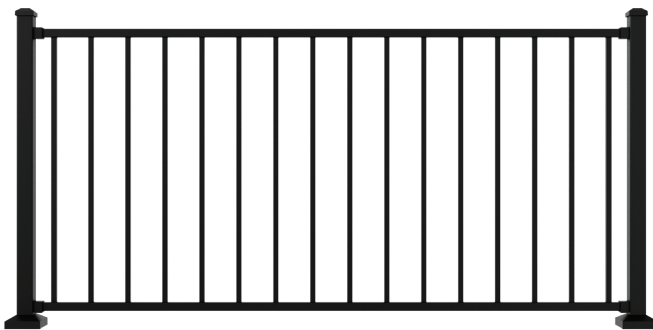

## Steel Deck Railing – Formidable. Rooted. Steadfast.

A solid choice that stands up to the elements, Fathom Railing by MoistureShield provides the strength of steel with enduring style for both residential and commercial applications. Available with traditional vertical square balusters or modern round horizontal rods — Fathom Railing panels come factory welded and fully assembled with pre-attached brackets for easy installation. Featuring a premium powder coating for added protection against the elements and two distinctive color options — textured Matte Black and Hammered Bronze — Fathom Railing is the perfect complement for both modern and traditional designs.

## Fathom Rail Options

**5/8" Square**  
Available in both colors

**3/4" Round Horizontal**  
Available in Matte Black only

**Matte Black**

**Hammered  
Bronze**