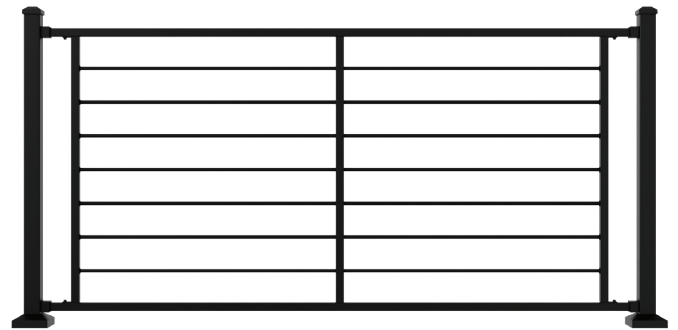

## Steel Deck Railing – Formidable. Rooted. Steadfast.

A solid choice that stands up to the elements, Fathom Railing by MoistureShield provides the strength of steel with enduring style for both residential and commercial applications. Available with traditional vertical square balusters or modern round horizontal rods — Fathom Railing panels come factory welded and fully assembled with pre-attached brackets for easy installation. Featuring a premium powder coating for added protection against the elements and two distinctive color options — textured Matte Black and Hammered Bronze — Fathom Railing is the perfect complement for both modern and traditional designs.

## Fathom Rail Options

**5/8" Square**  
Available in both colors

**3/4" Round Horizontal**  
Available in Matte Black only

**Matte Black**

**Hammered  
Bronze**