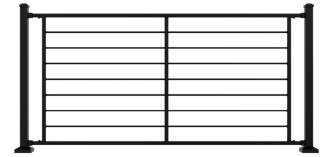

Fathom Level Rail Panel – Round Horizontal Balusters

2" Fathom Rail Posts

Matte Black	Hammered Bronze	Description
73055682	N/A	2" x 2" Mid Post (for 36" for finished rail height with 2" bottom space)
73055683	N/A	2" x 2" End Post (for 36" for finished rail height with 2" bottom space)
73055684	N/A	2" x 2" Corner Post (for 36" for finished rail height with 2" bottom space)
73055685	N/A	2" x 2" Mid Post (for 42" for finished rail height with 2" bottom space)
73055686	N/A	2" x 2" End Post (for 42" for finished rail height with 2" bottom space)
73055687	N/A	2" x 2" Corner Post (for 42" for finished rail height with 2" bottom space)
73055688	N/A	2" x 2" Mid Post (for 38" for finished rail height with 4" bottom space)
73055689	N/A	2" x 2" End Post (for 38" for finished rail height with 4" bottom space)
73055690	N/A	2" x 2" Corner Post (for 38" for finished rail height with 4" bottom space)
73055512	N/A	2" x 2" x 38" Blank Post (brackets sold separately)
73055691	N/A	2" x 2" x 40" Blank Post (brackets sold separately)
73055470	N/A	2" x 2" x 44" Blank Post (brackets sold separately)
73055692	N/A	2" x 2" x 46" Blank Post (brackets sold separately)
73055511	N/A	2" x 2" x 48" Blank Post (brackets sold separately)
73055513	73055693	2" x 2" x 52" Fascia Post (brackets sold separately)