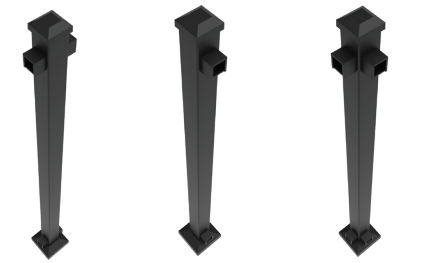

Mid Post

End Post

Corner Post