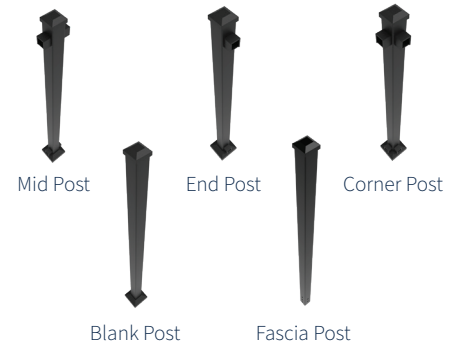

2" Fathom Rail Posts – CALIFORNIA EXCLUSIVE

Matte Black	Description
73055467	2" x 2" x 44" Mid Post (for 42" finished rail height with 4" bottom space)
73055468	2" x 2" x 44" End Post (for 42" finished rail height with 4" bottom space)
73055469	2" x 2" x 44" Corner Post (for 42" finished rail height with 4" bottom space)
73055470	2" x 2" x 44" Blank Post for 42" Rail (brackets sold separately)
73055511	2" x 2" x 48" Blank Post (brackets sold separately)
73055512	2" x 2" x 38" Blank Post for 36" Rail (brackets sold separately)
73055513	2" x 2" x 52" Fascia Mount Post (fascia brackets sold separately)