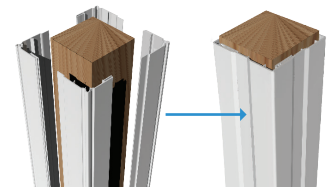

Composite Railing Posts & Accessories

Trim Rings & Column Adapters

White	Clay	Gray	Description
73012503	73053674	73055081	4" x 4" Heritage Trim Ring
73018131	73018066	73055078	3½" – 6½" 4-Piece Adjustable Elite Trim Ring*
	73019453		4½" Paintable Round Column Adapter (2 pack)

*Adjustable Elite 4-Piece Trim Ring can be installed at any time and can be adjusted to fit posts from 3½" x 3½" to 6½" x 6½" without nails, screws or glue. 4-Piece Elite Trim Ring required for Wind Uplift Base Kit.

Post Sleeves

White	Clay	Gray	Description
73019260	N/A	73055068	4" x 4" x 39" Post Sleeve (unit pack of 22)
61109087	73053601	N/A	4" x 4" x 39" Post Sleeve (unit pack of 84)
61109088	73053602	73055069	4" x 4" x 45" Post Sleeve
73012479	N/A	N/A	4" x 4" x 100" Post Sleeve
61109090	73053603	73055070	4" x 4" x 108" Post Sleeve
73018734	N/A	N/A	6" x 6" x 54" Post Sleeve
73018731	73053608	73055071	6" x 6" x 108" Post Sleeve

Post Wraps

White	Clay	Gray	Description
73018473	73053604	73055072	4" x 4" x 96" 4-Piece Post Wrap*
73018007	73053605	73055073	4" x 4" x 120" 4-Piece Post Wrap*
73018478	73053606	73055074	6" x 6" x 96" 4-Piece Post Wrap*
73018008	73053607	73055075	6" x 6" x 120" 4-Piece Post Wrap*

4-Piece Post Wrap

*4" x 4" Post Wrap can wrap a post from 3⅝" square to 4⅞" square and 6" x 6" Post Wrap can wrap a post from 5⅞" square to 6⅞" square.

Structural Posts

36"	42"	Description
73019022	73019024	Flush Mount Structural Post
73019023	73019025	Thru/Fascia Mount Structural Post