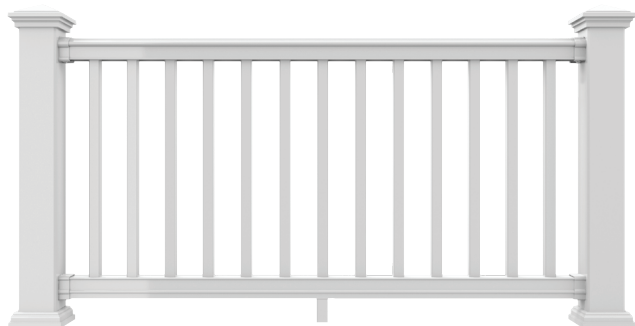

Discovery Rail Options

1 3/8" Square
Available in all 3 colors