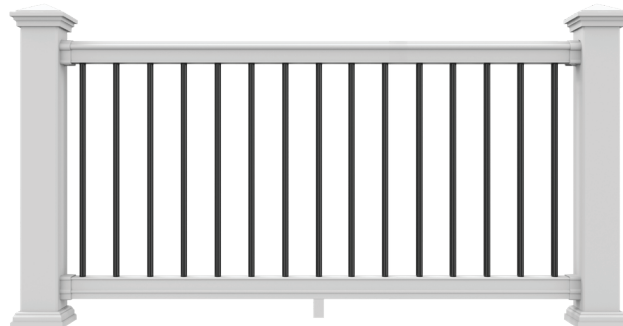

3/4" Black Round Aluminum
Available in White and 36" rail only