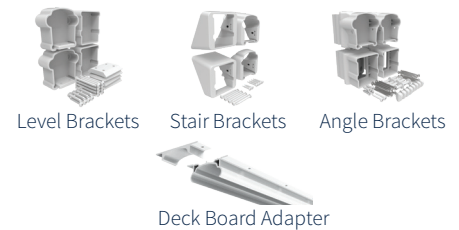

Discovery Rail Bracket Kits

White	Clay	Gray	Description
73055035	73055050	73055064	Level Bracket Kit (2 top and 2 bottom)
73055037	73055051	73055065	Stair Bracket Kit (2 top and 2 bottom)
73055038	73055052	73055066	Level Angle Bracket Kit (2 top and 2 bottom)
73055039	73055053	73055067	8' Deck Board Adapter (2 pack)