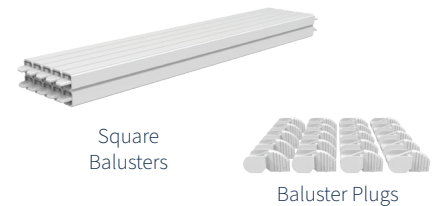

Navigator 1 1/8" Square Balusters

Satin White	Satin Black	Description
73055010	73055906	Level Square Balusters - 10 Pack (for 36" finished railing height)
73055012	73055907	Stair Square Balusters - 10 Pack (for 36" finished railing height)
73055011	73056144	Level Square Balusters - 10 Pack (for 42" finished railing height)
73055013	73056145	Stair Square Balusters - 10 Pack (for 42" finished railing height)
73019232		Baluster Plugs (box of 20 for 10 balusters)