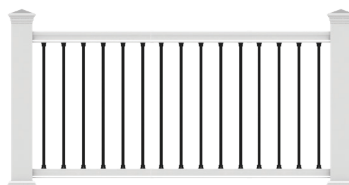

3/4" Round Aluminum

Sold as Beam Kit: Includes top beam & bottom beam & cover, and brackets. Top rail cover and infill sold separately.