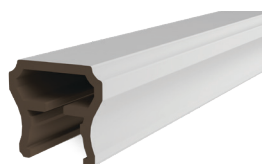

Contempo

6' & 8' Level or 6' Stair