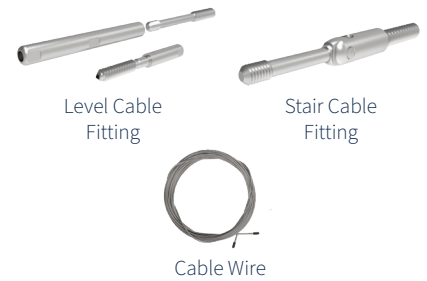

Navigator 1/8" Cable and Fittings

SKU	Description
73019357	Level Cable Fittings - 10 Sets (for 36" finished railing height)
73019359	Level Cable Fittings - 12 Sets (for 42" finished railing height)
73019358	Stair Cable Fittings - 10 Sets (for 36" finished railing height)
73019399	Stair Cable Fittings - 12 Sets (for 42" finished railing height)
73019360	Cable Wire 100'
73019381	Cable Wire 500'