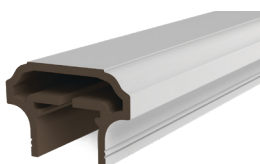

Navigator Top Rail Options

Capital

6' & 8' Level or 6' Stair