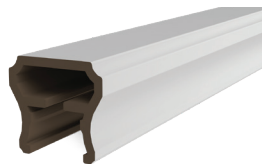

Navigator™

Composite Railing

Exceptional. Bold. Distinguished.

Designed to be water-resistant like MoistureShield's composite decking, our premium Navigator line of solid core composite railing offers the look and feel of real wood. With a strong material composition at its core that fights damage from rot, insects and other harmful elements and an acrylic cap, the Navigator boasts three distinctive top rail options along with chamfered posts and balusters. A seamless rail combined with a unique hidden bracket system that conceals fasteners provides a craftsman-like install and modern, clean aesthetic. Available with three infill options — square balusters, black round aluminum balusters or stainless-steel cable.

Navigator Railing Options

1 1/8" Square

Sold as Kit: Includes top beam & bottom beam & cover, infill, and brackets. Top rail cover sold separately.

3/4" Black Round Aluminum

Sold as Beam Kit: Includes top beam & bottom beam & cover, and brackets. Top rail cover and infill sold separately.

1/8" Cable

Sold as Beam Kit: Includes top beam & bottom beam & cover, and brackets. Top rail cover and infill sold separately.

Navigator Top Rail Options

Capital

6' & 8' Level or 6' Stair

Contempo

6' & 8' Level or 6' Stair