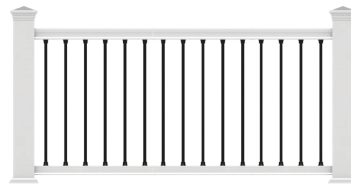

Navigator™

Composite Railing

Exceptional. Bold. Distinguished.

Designed to be water-resistant like MoistureShield's composite decking, our premium Navigator line of solid core composite railing offers the look and feel of real wood. With a strong material composition at its core that fights damage from rot, insects and other harmful elements and an acrylic cap, the Navigator boasts three distinctive top rail options along with chamfered posts and balusters. A seamless rail combined with a unique hidden bracket system that conceals fasteners provides a craftsman-like install and modern, clean aesthetic. Available with three infill options — square balusters, black round aluminum balusters or stainless-steel cable.

The Solid Core Difference

Industry-Leading Warranty

- True-to-length panels
- Architectural detailing on balusters and posts
- Looks and feels like painted wood
- Paintable acrylic cap
- Hidden bracket system
- Code compliant
- Made in the USA with Transferable Limited Lifetime Warranty
- Level Rail Kits: Available in 36" or 42" heights and 6' or 8' lengths
- Stair Rail Kits: Available in 36" or 42" heights and 6' lengths
- Vinyl ADA Handrail is available to complement railing while adding safety and accessibility

Navigator Railing Options

1 1/8" Square

Sold as Kit: Includes top beam & bottom beam & cover, infill, and brackets. Top rail cover sold separately.

3/4" Black Round Aluminum

Sold as Beam Kit: Includes top beam & bottom beam & cover, and brackets. Top rail cover and infill sold separately.

1/8" Cable

Sold as Beam Kit: Includes top beam & bottom beam & cover, and brackets. Top rail cover and infill sold separately.

Navigator Top Rail Options

Capital

6' & 8' Level or 6' Stair

Contempo

6' & 8' Level or 6' Stair