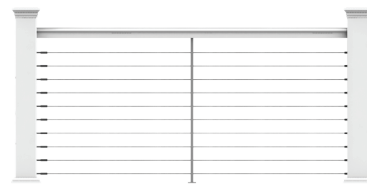

Navigator Railing Options

1 1/8" Square

Sold as Kit: Includes top beam & bottom beam & cover, infill, and brackets. Top rail cover sold separately.

3/4" Black Round Aluminum

Sold as Beam Kit: Includes top beam & bottom beam & cover, and brackets. Top rail cover and infill sold separately.

1/8" Cable

Sold as Beam Kit: Includes top beam & bottom beam & cover, and brackets. Top rail cover and infill sold separately.

Navigator Top Rail Options

Capital

6' & 8' Level or 6' Stair

Contempo

6' & 8' Level or 6' Stair