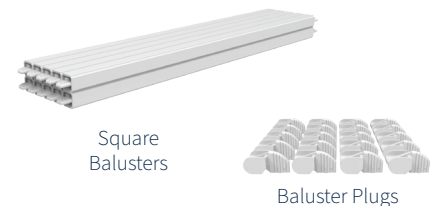

*Beam Kits compatible with both Level & Stair Panels

Beam kits include top and bottom beams, bottom rail, brackets, support foot. Top rail sold separately.

Navigator Rail Bracket Kits

SKU	Description
73054845	Bracket Kit for Level, Stair & Angle Rail (4 brackets)*

*Hardware included

Navigator 1 1/8" Square Balusters

Satin White	Satin Black	Description
73055010	73055906	Level Square Balusters - 10 Pack (for 36" finished railing height)
73055012	73055907	Stair Square Balusters - 10 Pack (for 36" finished railing height)
73055011	73056144	Level Square Balusters - 10 Pack (for 42" finished railing height)
73055013	73056145	Stair Square Balusters - 10 Pack (for 42" finished railing height)
73019232		Baluster Plugs (box of 20 for 10 balusters)