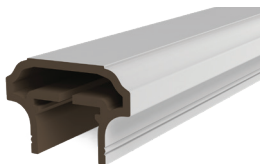

Navigator™

Composite Railing

Exceptional. Bold. Distinguished.

Designed to be water-resistant like MoistureShield's composite decking, our premium Navigator line of solid core composite railing offers the look and feel of real wood. With a strong material composition at its core that fights damage from rot, insects and other harmful elements and an acrylic cap, the Navigator boasts three distinctive top rail options along with chamfered posts and balusters. A seamless rail combined with a unique hidden bracket system that conceals fasteners provides a craftsman-like install and modern, clean aesthetic. Available with three infill options — square balusters, black round aluminum balusters or stainless-steel cable.

Navigator Railing Options

1 1/8" Square

Sold as Kit: Includes top beam & bottom beam & cover, infill, and brackets. Top rail cover sold separately.

3/4" Black Round Aluminum

Sold as Beam Kit: Includes top beam & bottom beam & cover, and brackets. Top rail cover and infill sold separately.

1/8" Cable

Sold as Beam Kit: Includes top beam & bottom beam & cover, and brackets. Top rail cover and infill sold separately.

Navigator Top Rail Options

Capital

6' & 8' Level or 6' Stair

Contempo

6' & 8' Level or 6' Stair