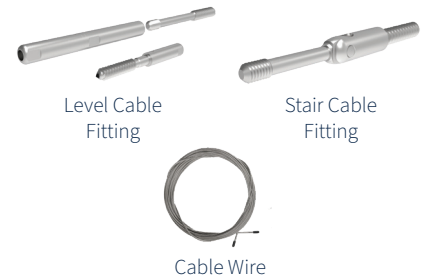

Level Cable Fitting

Stair Cable Fitting

Cable Wire

Navigator Cable Railing Accessories

SKU	Description
73025484	Cable Release Key
73040274	EZ Clean Cable Cleaner & Protectant

Navigator Post Sleeves

Satin White	Satin Black	Description
73055014	73055895	5" x 5" x 39" Post Sleeve
73055015	73055896	5" x 5" x 54" Post Sleeve
73055016	N/A	5" x 5" x 120" Post Sleeve
73019139		5" x 5" Post Insert

Post sleeves come with two 5" x 5" Post Inserts; more can be purchased for use when sleeving 4" x 4" wooden posts with the 120" post sleeve cut to size.