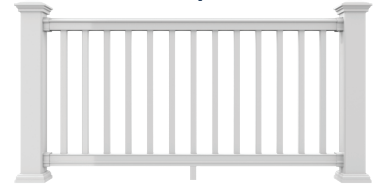

Discovery™

Composite Railing

The solid core composite construction of Discovery railing stands up to the harmful elements with a design that features a traditional bread loaf top rail profile, an optional "cocktail rail" adapter, concealed fasteners, and a smooth, glossy finish for a clean, polished look.

Infill Options

1 3/8" Square

3/4" Black Round Aluminum

Adapter Options

Deck Board Adapter

The Deck Board Adapter allows you to install a coordinating MoistureShield deck board to create a "cocktail rail."

The Solid Core Difference