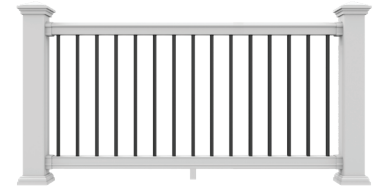

Discovery™

Composite Railing

The solid core composite construction of Discovery railing stands up to the harmful elements with a design that features a traditional bread loaf top rail profile, an optional "cocktail rail" adapter, concealed fasteners, and a smooth, glossy finish for a clean, polished look.

Infill Options

1 3/8" Square

3/4" Black Round Aluminum

Adapter Options

Deck Board Adapter

The Deck Board Adapter allows you to install a coordinating MoistureShield deck board to create a "cocktail rail."

The Solid Core Difference