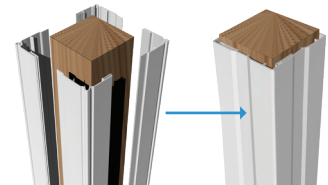

Trim Rings & Column Adapters

White	Description
73012503	4" x 4" Heritage Trim Ring
73018131	3½" – 6½" 4-Piece Adjustable Elite Trim Ring*
73055142	6" x 6" Low Profile Base Trim
73019453	4½" Paintable Round Column Adapter (2 pack)

*Adjustable Elite 4-Piece Trim Ring can be installed at any time and can be adjusted to fit posts from 3½" x 3½" to 6½" x 6½" without nails, screws or glue. 4-Piece Elite Trim Ring required for Wind Uplift Base Kit.

Post Sleeves

White	Description
73019260	4" x 4" x 39" Post Sleeve (unit pack of 22)
61109087	4" x 4" x 39" Post Sleeve (unit pack of 84)
61109088	4" x 4" x 45" Post Sleeve
73012479	4" x 4" x 100" Post Sleeve
61109090	4" x 4" x 108" Post Sleeve
73018734	6" x 6" x 54" Post Sleeve
73018731	6" x 6" x 108" Post Sleeve

Post Wraps

White	Description
73018473	4" x 4" x 96" 4-Piece Post Wrap*
73018007	4" x 4" x 120" 4-Piece Post Wrap*
73018478	6" x 6" x 96" 4-Piece Post Wrap*
73018008	6" x 6" x 120" 4-Piece Post Wrap*

4-Piece Post Wrap

*4" x 4" Post Wrap can wrap a post from 3¾" square to 4½" square and 6" x 6" Post Wrap can wrap a post from 5⅞" square to 6½" square.

Structural Posts

36"	42"	Description
73019022	73019024	Flush Mount Structural Post
73019023	73019025	Thru/Fascia Mount Structural Post