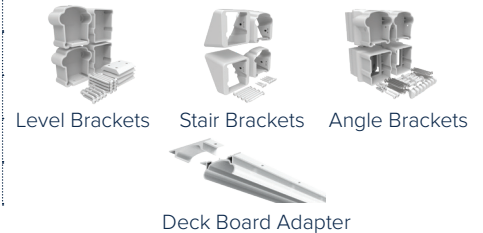

Discovery Level Rail Kit – Square Balusters

Discovery Rail Kits with 3/4" Black Round Aluminum Balusters

White	Description
73055030	6' x 36" Level Rail Kit (includes brackets)
73055031	8' x 36" Level Rail Kit (includes brackets)
73055032	10' x 36" Level Rail Kit (includes brackets)
73055033	6' x 36" Stair Rail Kit (includes brackets)
73055034	8' x 36" Stair Rail Kit (includes brackets)

Discovery Level Rail Kit – Black Round Aluminum Balusters

Discovery Rail Bracket Kits

White	Description
73055035	Level Bracket Kit (2 top and 2 bottom)
73055037	Stair Bracket Kit (2 top and 2 bottom)
73055038	Level Angle Bracket Kit (2 top and 2 bottom)
73055039	8' Deck Board Adapter (2 pack)