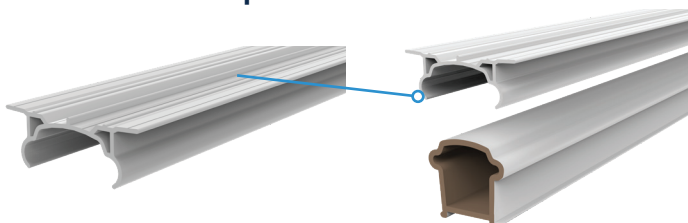

Composite Railing

Classic. Enduring. Inspired.

Designed to be water-resistant like MoistureShield's composite decking, our Discovery line of solid core composite railing features a strong material composition at its core that fights damage from rot, insects and other harmful elements.

Standard kits feature a traditional bread loaf profile for the top rail with a vinyl cap for ease of maintenance, but an optional deck board adapter easily creates a flat "cocktail rail" to coordinate with decking. Concealed fasteners combined with a smooth glossy finish provide a clean, polished aesthetic that is easy to maintain. Available in three colors with square vinyl balusters or black round aluminum balusters.

The Solid Core Difference

Industry-Leading Warranty

- Solid wood-like composition
- On-center panels
- Concealed fasteners
- Code compliant
- Made in the USA with Transferable Limited Lifetime Warranty
- Level Rail Kits: Available in 36" or 42" heights and 6', 8' or 10' lengths
- Stair Rail Kits: Available in 36" or 42" heights and 6' or 8' lengths
- Vinyl ADA Handrail is available to complement railing while adding safety and accessibility

Discovery Railing Options

1 3/8" Square
Available in all 3 colors

3/4" Black Round Aluminum
Available in all 3 colors (36" only)

Deck Board Adapter

The Deck Board Adapter allows you to install a coordinating MoistureShield deck board to create a "cocktail rail."