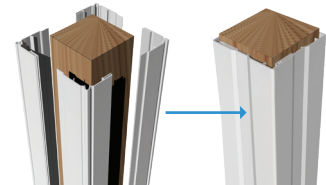

Composite Railing Posts & Accessories

Trim Rings & Column Adapters

White	Clay	Gray	Description
73012503	73053674	73055081	4" x 4" Heritage Trim Ring
73018131	73018066	73055078	3½" – 6½" 4-Piece Adjustable Elite Trim Ring*
73055142	N/A	N/A	6" x 6" Low Profile Base Trim
	73019453		4½" Paintable Round Column Adapter (2 pack)

*Adjustable Elite 4-Piece Trim Ring can be installed at any time and can be adjusted to fit posts from 3½" x 3½" to 6½" x 6½" without nails, screws or glue. 4-Piece Elite Trim Ring required for Wind Uplift Base Kit.

Post Sleeves

White	Clay	Gray	Description
73019260	N/A	73055068	4" x 4" x 39" Post Sleeve (unit pack of 22)
61109087	73053601	N/A	4" x 4" x 39" Post Sleeve (unit pack of 84)
61109088	73053602	73055069	4" x 4" x 45" Post Sleeve
73012479	N/A	N/A	4" x 4" x 100" Post Sleeve
61109090	73053603	73055070	4" x 4" x 108" Post Sleeve
73018734	N/A	N/A	6" x 6" x 54" Post Sleeve
73018731	73053608	73055071	6" x 6" x 108" Post Sleeve

Post Wraps

White	Clay	Gray	Description
73018473	73053604	73055072	4" x 4" x 96" 4-Piece Post Wrap*
73018007	73053605	73055073	4" x 4" x 120" 4-Piece Post Wrap*
73018478	73053606	73055074	6" x 6" x 96" 4-Piece Post Wrap*
73018008	73053607	73055075	6" x 6" x 120" 4-Piece Post Wrap*

4-Piece Post Wrap

*4" x 4" Post Wrap can wrap a post from 3⅞" square to 4⅞" square and 6" x 6" Post Wrap can wrap a post from 5⅞" square to 6⅞" square.

Structural Posts

36"	42"	Description
73019022	73019024	Flush Mount Structural Post
73019023	73019025	Thru/Fascia Mount Structural Post