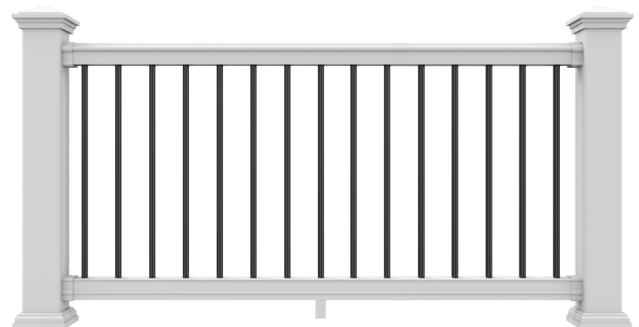

Composite Railing

Classic. Enduring. Inspired.

Designed to be water-resistant like MoistureShield's composite decking, our Discovery line of solid core composite railing features a strong material composition at its core that fights damage from rot, insects and other harmful elements.

Standard kits feature a traditional bread loaf profile for the top rail with a vinyl cap for ease of maintenance, but an optional deck board adapter easily creates a flat "cocktail rail" to coordinate with decking. Concealed fasteners combined with a smooth glossy finish provide a clean, polished aesthetic that is easy to maintain. Available in three colors with square vinyl balusters or black round aluminum balusters.

The Solid Core Difference

Industry-Leading Warranty

- Solid wood-like composition
- On-center panels
- Concealed fasteners
- Code compliant
- Made in the USA with Transferable Limited Lifetime Warranty
- Level Rail Kits: Available in 36" or 42" heights and 6', 8' or 10' lengths
- Stair Rail Kits: Available in 36" or 42" heights and 6' or 8' lengths
- Vinyl ADA Handrail is available to complement railing while adding safety and accessibility

Discovery Railing Options

1 3/8" Square
Available in all 3 colors

3/4" Black Round Aluminum
Available in all 3 colors (36" only)

Deck Board Adapter

The Deck Board Adapter allows you to install a coordinating MoistureShield deck board to create a "cocktail rail."