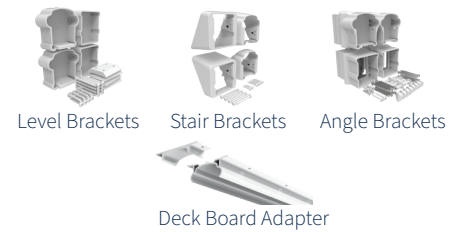

Discovery Level Rail Kit – Square Balusters

Discovery Rail Kits with 3/4" Black Round Aluminum Balusters

White	Clay	Gray	Description
73055030	73055041	73055055	6' x 36" Level Rail Kit (includes brackets)
73055031	73055043	73055057	8' x 36" Level Rail Kit (includes brackets)
73055032	73055045	73055059	10' x 36" Level Rail Kit (includes brackets)
73055033	73055047	73055061	6' x 36" Stair Rail Kit (includes brackets)
73055034	73055049	73055063	8' x 36" Stair Rail Kit (includes brackets)

Discovery Level Rail Kit – Black Round Aluminum Balusters

Discovery Rail Bracket Kits

White	Clay	Gray	Description
73055035	73055050	73055064	Level Bracket Kit (2 top and 2 bottom)
73055037	73055051	73055065	Stair Bracket Kit (2 top and 2 bottom)
73055038	73055052	73055066	Level Angle Bracket Kit (2 top and 2 bottom)
73055039	73055053	73055067	8' Deck Board Adapter (2 pack)