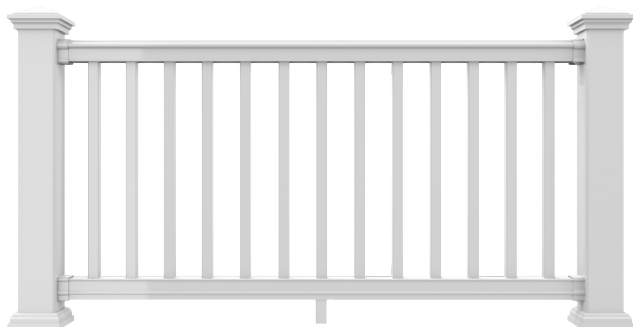

Composite Railing

Classic. Enduring. Inspired.

Designed to be water-resistant like MoistureShield's composite decking, our Discovery line of solid core composite railing features a strong material composition at its core that fights damage from rot, insects and other harmful elements.

Standard kits feature a traditional bread loaf profile for the top rail with a vinyl cap for ease of maintenance, but an optional deck board adapter easily creates a flat "cocktail rail" to coordinate with decking. Concealed fasteners combined with a smooth glossy finish provide a clean, polished aesthetic that is easy to maintain. Available in three colors with square vinyl balusters or black round aluminum balusters.

The Solid Core Difference

Industry-Leading Warranty

- Solid wood-like composition
- On-center panels
- Concealed fasteners
- Code compliant
- Made in the USA with Transferable Limited Lifetime Warranty
- Level Rail Kits: Available in 36" or 42" heights and 6', 8' or 10' lengths
- Stair Rail Kits: Available in 36" or 42" heights and 6' or 8' lengths
- Vinyl ADA Handrail is available to complement railing while adding safety and accessibility

Discovery Railing Options

1 3/8" Square
Available in all 3 colors

3/4" Black Round Aluminum
Available in all 3 colors (36" only)

Deck Board Adapter

The Deck Board Adapter allows you to install a coordinating MoistureShield deck board to create a "cocktail rail."