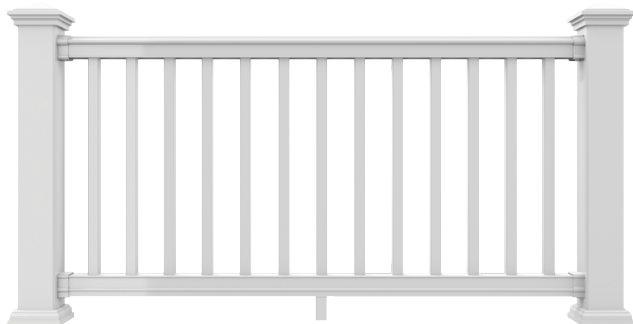

Discovery Railing Options

1³/₈" Square
Available in all 3 colors