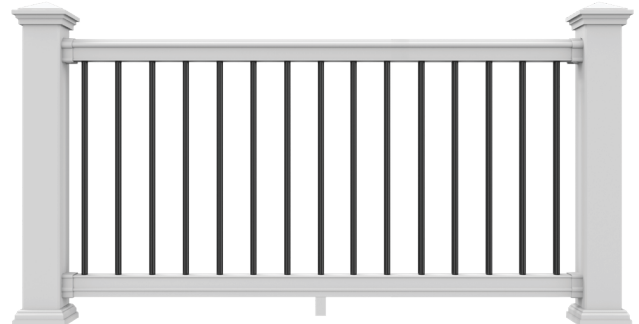

Solid Core Composite Railing

Classic. Enduring. Inspired.

Designed to be water-resistant like MoistureShield's composite decking, our Discovery line of Solid Core Railing features a strong material composition at its core that fights damage from rot, insects and other harmful elements.

Standard kits feature a traditional bread loaf profile for the top rail with a vinyl cap for ease of maintenance, but an optional deck board adapter easily creates a flat "cocktail rail" to coordinate with decking. Concealed fasteners combined with a smooth glossy finish provide a clean, polished aesthetic that is easy to maintain. Available in three colors with square vinyl balusters or black round aluminum balusters (white only).

**Solid Core
Railing**

**Industry-Leading
Warranty**

- Looks and feels like painted wood
- On-center panels
- Concealed fasteners
- Code compliant
- Made in the USA with Transferable Limited Lifetime Warranty
- Level Rail Kits: Available in 36" or 42" heights and 6', 8' or 10' lengths
- Stair Rail Kits: Available in 36" or 42" heights and 6' or 8' lengths
- Vinyl ADA Handrail is available to complement railing while adding safety and accessibility

Discovery Railing Options

1³/₈" Square
Available in all 3 colors

3/4" Black Round Aluminum
Available in all 3 colors (36" only)

White

Clay

Gray

Composite Railing Kits & Accessories

Discovery Rail Kits with 1 3/8" Square Balusters