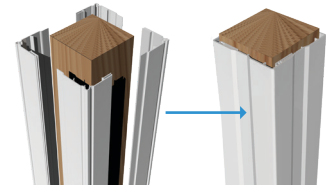

Composite Railing Posts & Accessories

Trim Rings & Column Adapters

White	Clay	Gray	Description
73012503	73053674	73055081	4" x 4" Heritage Trim Ring
73018131	73018066	73055078	3½" – 6½" 4-Piece Adjustable Elite Trim Ring*
73055142	N/A	N/A	6" x 6" Low Profile Base Trim
	73019453		4½" Paintable Round Column Adapter (2 pack)

*Adjustable Elite 4-Piece Trim Ring can be installed at any time and can be adjusted to fit posts from 3½" x 3½" to 6½" x 6½" without nails, screws or glue. 4-Piece Elite Trim Ring required for Wind Uplift Base Kit.

Post Sleeves

White	Clay	Gray	Description
73019260	N/A	73055068	4" x 4" x 39" Post Sleeve (unit pack of 22)
61109087	73053601	N/A	4" x 4" x 39" Post Sleeve (unit pack of 84)
61109088	73053602	73055069	4" x 4" x 45" Post Sleeve
73012479	N/A	N/A	4" x 4" x 100" Post Sleeve
61109090	73053603	73055070	4" x 4" x 108" Post Sleeve
73018734	N/A	N/A	6" x 6" x 54" Post Sleeve
73018731	73053608	73055071	6" x 6" x 108" Post Sleeve

Post Wraps

White	Clay	Gray	Description
73018473	73053604	73055072	4" x 4" x 96" 4-Piece Post Wrap*
73018007	73053605	73055073	4" x 4" x 120" 4-Piece Post Wrap*
73018478	73053606	73055074	6" x 6" x 96" 4-Piece Post Wrap*
73018008	73053607	73055075	6" x 6" x 120" 4-Piece Post Wrap*

4-Piece Post Wrap

*4" x 4" Post Wrap can wrap a post from 3⅞" square to 4⅞" square and 6" x 6" Post Wrap can wrap a post from 5⅞" square to 6⅞" square.

Structural Posts

36"	42"	Description
73019022	73019024	Flush Mount Structural Post
73019023	73019025	Thru/Fascia Mount Structural Post