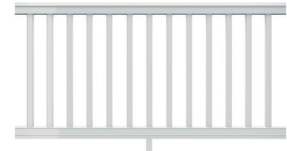

Discovery Railing Options

1³/₈" Square
Available in all 3 colors

3/4" Black Round Aluminum
Available in all 3 colors (36" only)

White

Clay

Gray

Composite Railing Kits & Accessories

Discovery Rail Kits with 1 3/8" Square Balusters

White	Clay	Gray	Description
73055021	73055040	73055054	6' x 36" Level Rail Kit (includes brackets)
73055022	73055042	73055056	8' x 36" Level Rail Kit (includes brackets)
73055023	73055044	73055058	10' x 36" Level Rail Kit (includes brackets)
73055024	N/A	N/A	6' x 42" Level Rail Kit (includes brackets)
73055025	N/A	N/A	8' x 42" Level Rail Kit (includes brackets)
73055026	73055046	73055060	6' x 36" Stair Rail Kit (includes brackets)
73055027	73055048	73055062	8' x 36" Stair Rail Kit (includes brackets)
N/A	N/A	N/A	10' x 36" Stair Rail Kit (includes brackets)
73055028	N/A	N/A	6' x 42" Stair Rail Kit (includes brackets)
73055029	N/A	N/A	8' x 42" Stair Rail Kit (includes brackets)