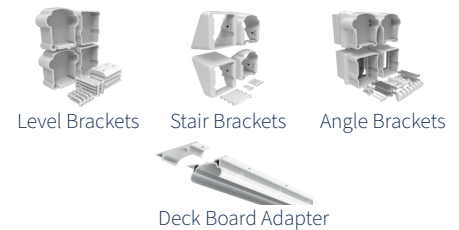

Discovery Level Rail Kit – Square Balusters

Discovery Rail Kits with 3/4" Black Round Aluminum Balusters

White	Clay	Gray	Description
73055030	73055041	73055055	6' x 36" Level Rail Kit (includes brackets)
73055031	73055043	73055057	8' x 36" Level Rail Kit (includes brackets)
73055032	73055045	73055059	10' x 36" Level Rail Kit (includes brackets)
73055033	73055047	73055061	6' x 36" Stair Rail Kit (includes brackets)
73055034	73055049	73055063	8' x 36" Stair Rail Kit (includes brackets)

Discovery Level Rail Kit – Black Round Aluminum Balusters

Discovery Rail Bracket Kits

White	Clay	Gray	Description
73055035	73055050	73055064	Level Bracket Kit (2 top and 2 bottom)
73055037	73055051	73055065	Stair Bracket Kit (2 top and 2 bottom)
73055038	73055052	73055066	Level Angle Bracket Kit (2 top and 2 bottom)
73055039	73055053	73055067	8' Deck Board Adapter (2 pack)