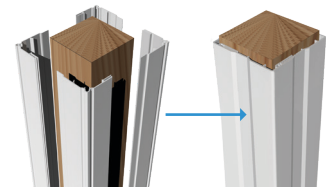

Composite Railing Posts & Accessories

Trim Rings & Column Adapters

White	Clay	Gray	Description
73012503	73053674	73055081	4" x 4" Heritage Trim Ring
73018131	73018066	73055078	3½" – 6½" 4-Piece Adjustable Elite Trim Ring*
73055142	N/A	N/A	6" x 6" Low Profile Base Trim
	73019453		4½" Paintable Round Column Adapter (2 pack)

*Adjustable Elite 4-Piece Trim Ring can be installed at any time and can be adjusted to fit posts from 3½" x 3½" to 6½" x 6½" without nails, screws or glue. 4-Piece Elite Trim Ring required for Wind Uplift Base Kit.

Post Sleeves

White	Clay	Gray	Description
73019260	N/A	73055068	4" x 4" x 39" Post Sleeve (unit pack of 22)
61109087	73053601	N/A	4" x 4" x 39" Post Sleeve (unit pack of 84)
61109088	73053602	73055069	4" x 4" x 45" Post Sleeve
73012479	N/A	N/A	4" x 4" x 100" Post Sleeve
61109090	73053603	73055070	4" x 4" x 108" Post Sleeve
73018734	N/A	N/A	6" x 6" x 54" Post Sleeve
73018731	73053608	73055071	6" x 6" x 108" Post Sleeve

Post Wraps

White	Clay	Gray	Description
73018473	73053604	73055072	4" x 4" x 96" 4-Piece Post Wrap*
73018007	73053605	73055073	4" x 4" x 120" 4-Piece Post Wrap*
73018478	73053606	73055074	6" x 6" x 96" 4-Piece Post Wrap*
73018008	73053607	73055075	6" x 6" x 120" 4-Piece Post Wrap*

4-Piece Post Wrap

*4" x 4" Post Wrap can wrap a post from 3⅞" square to 4⅞" square and 6" x 6" Post Wrap can wrap a post from 5⅞" square to 6⅞" square.

Structural Posts

36"	42"	Description
73019022	73019024	Flush Mount Structural Post
73019023	73019025	Thru/Fascia Mount Structural Post