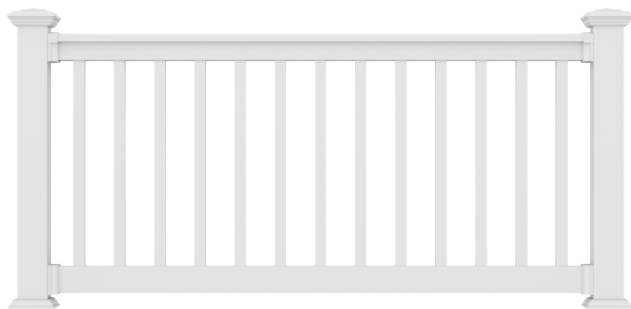

Traverse Railing Options

1½" Square

Available in all 3 colors