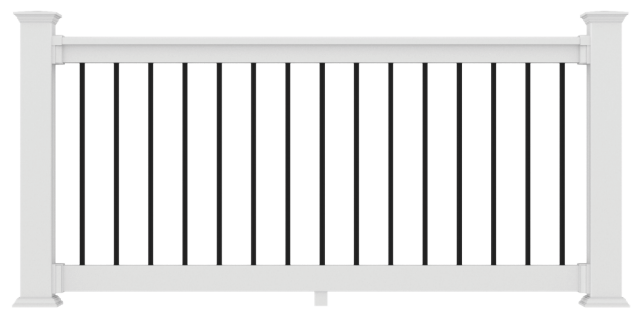

Solid Core Composite Railing

Timeless. Elegant. Pure.

Designed to be water-resistant like MoistureShield's composite decking, our Traverse line of Solid Core Railing features a strong material composition at its core that fights damage from rot, insects and other harmful elements.

With a smooth, contemporary T-Rail profile and vinyl cap for ease of maintenance, Traverse Railing comes with concealed fasteners that provide a clean, polished aesthetic. Available in three color options — including an exclusive gray — with square vinyl or black round aluminum balusters, Traverse offers the flexibility to suit any home's style.

Solid Core Railing

Industry-Leading Warranty

- Looks and feels like painted wood
- True-to-length panels
- Concealed fasteners
- Code compliant
- Made in the USA with Transferable Limited Lifetime Warranty
- Level Rail Kits: Available in 36" or 42" heights and 6', 8' and 10' lengths
- Stair Rail Kits: Available in 36" or 42" heights and 6' or 8' lengths
- Vinyl ADA Handrail is available to complement railing while adding safety and accessibility

Traverse Railing Options

1½" Square

Available in all 3 colors

¾" Black Round Aluminum

Available in all 3 colors

White

Clay

Gray