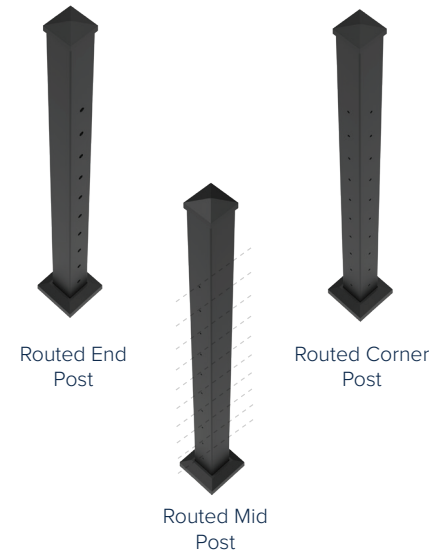

42" stair posts are designed to work with 39" top stair posts. 48" stair posts are designed to work with 45" top stair and level posts. 52" and 55" posts are for 42" fascia applications only.

Use End, Mid and Corner posts for level applications. End posts have routed holes through post to anchor fitting at an end run of cable. Stair and fascia posts are also available. Maximum of 2 corners and/or 40' per corner post setup.