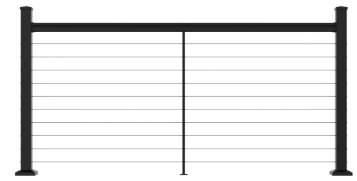

- Timeless styling
- Premium rust-resistant powder-coated finish
- Pre-assembled, true-to-length panels
- Code compliant

- Level Rail Kits: Available in 36" or 42" heights and 6' or 8' lengths
- Stair Rail Kits: Available in 36" or 42" heights and 6' or 8' lengths
- Aluminum ADA Handrail is available to complement railing while adding safety and accessibility

MoistureShield

DECKING • RAILING

Infill Options

¾" Square

Horizontal Rod Rail

Available in Matte Black only.

1/8" Cable

Top Rail Styles

Classic

Cambridge

Adapter Options

Deck Board Adapter*

2-to-3 Rail Adapter

*The Deck Board Adapter used on our Classic Top Rail allows you to install a coordinating MoistureShield deck board to create a “cocktail rail.”

Colors

Matte Black

Matte Bronze

White

Compass™

Cable Rail Beam Kits, Components & Posts

Compass Rail Cable Beam Kits (Includes Brackets)

| Matte Black | Matte Bronze | White | Description |
|-------------|--------------|----------|--|
| 73055211 | 73055212 | 73055748 | 6' x 36" Cable Level Beam Kit |
| 73055213 | 73055214 | 73055749 | 8' x 36" Cable Level Beam Kit |
| 73055215 | 73055216 | 73055750 | 6' x 42" Cable Level Beam Kit |
| 73055217 | 73055218 | 73055751 | 8' x 42" Cable Level Beam Kit |
| 73055219 | 73055220 | 73055752 | 6' Cable Stair Beam Kit (for finished rail height of 36" or 42") |
| 73055221 | 73055222 | 73055753 | 8' Cable Stair Beam Kit (for finished rail height of 36" or 42") |