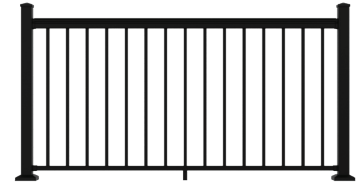

Compass™

Aluminum Railing

Rust-resistant Compass railing features secure connections and a premium powder coating for lasting durability. Choose from two top rail profiles, with an optional flat “cocktail rail” adapter. Available with matching balusters or stainless-steel cables, plus end caps that conceal cuts for a polished look.

- Timeless styling
- Premium rust-resistant powder-coated finish
- Pre-assembled, true-to-length panels
- Code compliant

- Level Rail Kits: Available in 36" or 42" heights and 6' or 8' lengths
- Stair Rail Kits: Available in 36" or 42" heights and 6' or 8' lengths
- Aluminum ADA Handrail is available to complement railing while adding safety and accessibility

MoistureShield

DECKING • RAILING

Infill Options

¾" Square

Horizontal Rod Rail

Available in Matte Black only.

1/8" Cable

Top Rail Styles

Classic

Cambridge

Adapter Options

Deck Board Adapter*

2-to-3 Rail Adapter

*The Deck Board Adapter used on our Classic Top Rail allows you to install a coordinating MoistureShield deck board to create a “cocktail rail.”