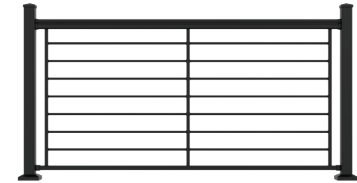

- Timeless styling
- Premium rust-resistant powder-coated finish
- Pre-assembled, true-to-length panels
- Code compliant

- Level Rail Kits: Available in 36" or 42" heights and 6' or 8' lengths
- Stair Rail Kits: Available in 36" or 42" heights and 6' or 8' lengths
- Aluminum ADA Handrail is available to complement railing while adding safety and accessibility

MoistureShield

DECKING • RAILING

Infill Options

¾" Square

Horizontal Rod Rail

Available in Matte Black only.

1/8" Cable

Top Rail Styles

Classic

Cambridge

Adapter Options

Deck Board Adapter*

2-to-3 Rail Adapter

*The Deck Board Adapter used on our Classic Top Rail allows you to install a coordinating MoistureShield deck board to create a “cocktail rail.”