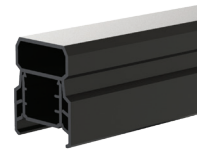

MoistureShield

DECKING • RAILING

Infill Options

¾" Square

Horizontal Rod Rail

Available in Matte Black only.

1/8" Cable

Top Rail Styles

Classic

Cambridge

Adapter Options

Deck Board Adapter*

2-to-3 Rail Adapter

*The Deck Board Adapter used on our Classic Top Rail allows you to install a coordinating MoistureShield deck board to create a “cocktail rail.”

Colors

Matte Black

Matte Bronze

White

Compass™

Cable Rail Beam Kits, Components & Posts

Compass Rail Cable Beam Kits (Includes Brackets)

| Matte Black | Matte Bronze | White | Description |
|-------------|--------------|----------|--|
| 73055211 | 73055212 | 73055748 | 6' x 36" Cable Level Beam Kit |
| 73055213 | 73055214 | 73055749 | 8' x 36" Cable Level Beam Kit |
| 73055215 | 73055216 | 73055750 | 6' x 42" Cable Level Beam Kit |
| 73055217 | 73055218 | 73055751 | 8' x 42" Cable Level Beam Kit |
| 73055219 | 73055220 | 73055752 | 6' Cable Stair Beam Kit (for finished rail height of 36" or 42") |
| 73055221 | 73055222 | 73055753 | 8' Cable Stair Beam Kit (for finished rail height of 36" or 42") |