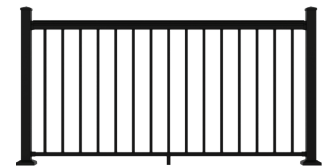

Compass Level Rail Panel – Square Balusters

Compass Horizontal Rod Rail Panels (Includes Brackets)

Matte Black	Description
73056862	6' x 33" Level Rod Rail Panel (for finished rail height of 36")
73056863	8' x 33" Level Rod Rail Panel for finished rail height of 36")
73056864	6' x 33" Stair Rod Rail Panel (for finished rail height of 36")
73056865	8' x 33" Stair Rod Rail Panel (for finished rail height of 36")
73056866	6' x 39" Level Rod Rail Panel (for finished rail height of 42")
73056867	8' x 39" Level Rod Rail Panel (for finished rail height of 42")
73056868	6' x 39" Stair Rod Rail Panel (for finished rail height of 42")