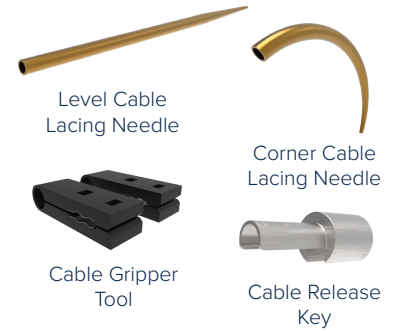

42" stair posts are designed to work with 39" top stair posts. 48" stair posts are designed to work with 45" top stair and level posts. 52" and 55" posts are for 42" fascia applications only.

Use End, Mid and Corner posts for level applications. End posts have routed holes through post to anchor fitting at an end run of cable. Stair and fascia posts are also available. Maximum of 2 corners and/or 40' per corner post setup.

Compass™

Cable Rail Tools, Aluminum Panels & Posts

Compass Rail Cable Tools

| SKU | Description |
|----------|-------------------------|
| 73050056 | Level Lacing Needle |
| 73050057 | Corner Lacing Needle |
| 73050244 | Cable Gripper Tool |
| 73025484 | Cable Release Key |
| 73040274 | E-Z Clean Cable Cleaner |