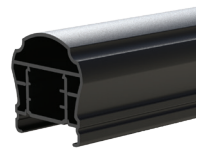

Compass™

Aluminum Railing

Rust-resistant Compass railing features secure connections and a premium powder coating for lasting durability. Choose from two top rail profiles, with an optional flat “cocktail rail” adapter. Available with matching balusters or stainless-steel cables, plus end caps that conceal cuts for a polished look.

MoistureShield

DECKING • RAILING

Infill Options

¾" Square

Horizontal Rod Rail

Available in Matte Black only.

1/8" Cable

Top Rail Styles

Classic

Cambridge

Adapter Options

Deck Board Adapter*

2-to-3 Rail Adapter

*The Deck Board Adapter used on our Classic Top Rail allows you to install a coordinating MoistureShield deck board to create a “cocktail rail.”