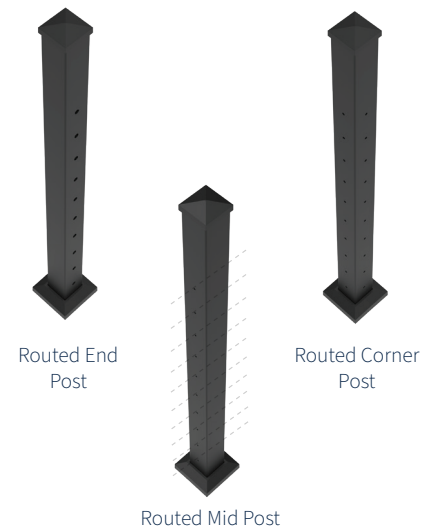

Compass Railing 2½" Routed Cable Posts

Matte Black	Matte Bronze	White	Description
73042976	73042978	73042977	2½" x 2½" x 39" Heavy Duty End Post with Trim
73042982	73042984	73042983	2½" x 2½" x 39" Mid Post with Trim
73042994	73042996	73042995	2½" x 2½" x 39" Corner Post with Trim
73042979	73042981	73042980	2½" x 2½" x 45" Heavy Duty End Post with Trim
73042985	73042987	73042986	2½" x 2½" x 45" Mid Post with Trim
73042997	73042999	73042998	2½" x 2½" x 45" Corner Post with Trim
73045621	73045623	73045622	2½" x 2½" x 52" Heavy Duty Fascia End Post with Trim
73045627	73045629	73045628	2½" x 2½" x 52" Fascia Mid Post with Trim
73045624	73045626	73045625	2½" x 2½" x 52" Heavy Duty Fascia Corner Post with Trim
73050038	73050040	73050039	2½" x 2½" x 39" Heavy Duty Top Stair Post with Trim
73050044	73050046	73050045	2½" x 2½" x 42" Heavy Duty Mid Stair Post with Trim
73045615	73045617	73045616	2½" x 2½" x 42" Heavy Duty Bottom Stair Post with Trim
73050041	73050043	73050042	2½" x 2½" x 45" Heavy Duty Top Stair Post with Trim
73050047	73050049	73050048	2½" x 2½" x 48" Heavy Duty Mid Stair Post with Trim
73045618	73045620	73045619	2½" x 2½" x 48" Heavy Duty Bottom Stair Post with Trim
73050050	73050052	73050051	2½" x 2½" x 52" Fascia Top Stair Post with Trim
73050053	73050055	73050054	2½" x 2½" x 55" Fascia Mid Stair Post with Trim
73050077	73050080	73050079	2½" x 2½" x 55" Fascia Bottom Stair Post with Trim

42" stair posts are designed to work with 39" top stair posts. 48" stair posts are designed to work with 45" top stair and level posts. 52" and 55" posts are for 42" fascia applications only.

Use End, Mid and Corner posts for level applications. End posts have routed holes through post to anchor fitting at an end run of cable. Stair and fascia posts are also available. Maximum of 2 corners and/or 40' per corner post setup.