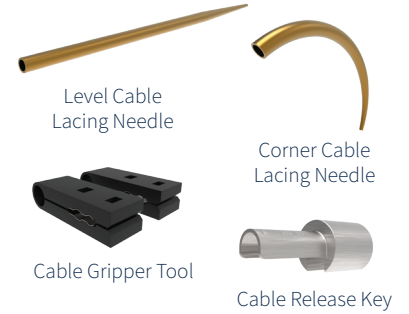

Cable Railing Tools, Aluminum Panels & Posts

Compass Railing Cable Tools

SKU	Description
73050056	Level Lacing Needle
73050057	Corner Lacing Needle
73050244	Cable Gripper Tool
73025484	Cable Release Key
73040274	E-Z Clean Cable Cleaner

Compass Railing Panels with 3/4" Square Balusters (Includes Brackets)

Matte Black	Matte Bronze	White	Description
73054979	73054983	73055716	6' x 33" Level Rail Panel (for finished rail height of 36")
73054980	73054984	73055717	8' x 33" Level Rail Panel (for finished rail height of 36")
73054987	73054991	73055720	6' x 33" Stair Rail Panel (for finished rail height of 36")
73054988	73054992	73055721	8' x 33" Stair Rail Panel (for finished rail height of 36")
73054981	73054985	73055718	6' x 39" Level Rail Panel (for finished rail height of 42")
73054982	73054986	73055719	8' x 39" Level Rail Panel (for finished rail height of 42")
73054989	73054993	73055722	6' x 39" Stair Rail Panel (for finished rail height of 42")
73054990	73054994	73055723	8' x 39" Stair Rail Panel (for finished rail height of 42")

Compass Railing 2 1/2" Posts

Matte Black	Matte Bronze	White	Description
73053469	73053473	73055730	39" Blank Post with Trim
73053470	73053474	73055731	45" Blank Post with Trim
73053471	73053905	73055732	45" Heavy Duty Blank Post with Trim
73053472	73053906	73055754	60" Heavy Duty Blank Post with Trim
73050520	73050522	73050521	65" Post Extension