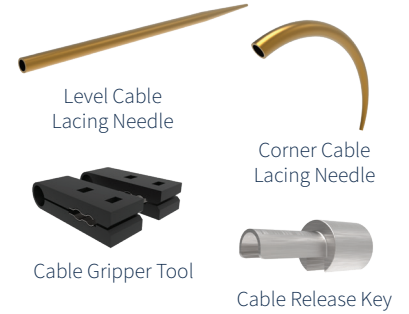

42" stair posts are designed to work with 39" top stair posts. 48" stair posts are designed to work with 45" top stair and level posts. 52" and 55" posts are for 42" fascia applications only.

Use End, Mid and Corner posts for level applications. End posts have routed holes through post to anchor fitting at an end run of cable. Stair and fascia posts are also available. Maximum of 2 corners and/or 40' per corner post setup.

Compass™

Cable Railing Tools, Aluminum Panels & Posts

Compass Railing Cable Tools

SKU	Description
73050056	Level Lacing Needle
73050057	Corner Lacing Needle
73050244	Cable Gripper Tool
73025484	Cable Release Key
73040274	E-Z Clean Cable Cleaner