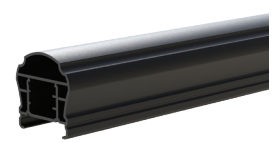

Compass™

Aluminum Railing

Prevailing. Flawless. Guided.

Rust-resistant, aluminum Compass Railing features a premium powder coat that exceeds industry standards, providing unparalleled durability while pre-assembled panels utilize our patented Connex™ technology to ensure secure connections. Available with two top rail profiles or with an optional deck board adapter to create a flat "cocktail rail" enabling a matching deck board to be used for a cohesive aesthetic. A unique 2-to-3 Rail Adapter (sold separately) can create a distinctive three rail design that elevates Compass Railing to the next level. Available in three finishes with matching square balusters, modern horizontal rods or stainless-steel cables and featuring end caps that conceal rail cuts for a clean, polished look.

Compass Railing Options

3/4" Square

Available in all 3 colors

Cable

Available in all 3 colors

Horizontal Rod Rail

Available in Matte Black only

Compass Top Rail Profiles

Classic*

Cambridge

**The Deck Board Adapter used on our Classic Top Rail allows you to install a coordinating MoistureShield deck board to create a "cocktail rail."*

Matte Black

Matte Bronze

White

Cable Railing Beam Kits, Components & Posts