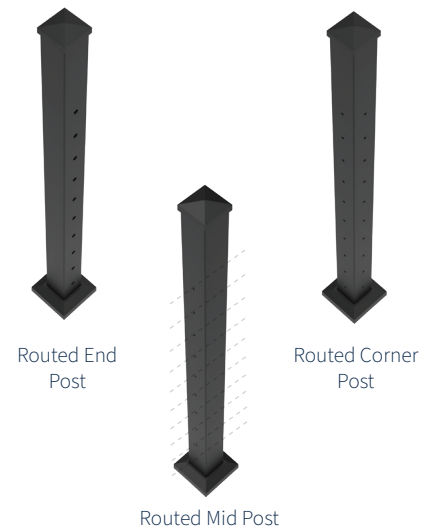

Compass Railing 2½" Routed Cable Posts

Matte Black	Matte Bronze	White	Description
73042976	73042978	73042977	2½" x 2½" x 39" Heavy Duty End Post with Trim
73042982	73042984	73042983	2½" x 2½" x 39" Mid Post with Trim
73042994	73042996	73042995	2½" x 2½" x 39" Corner Post with Trim
73042979	73042981	73042980	2½" x 2½" x 45" Heavy Duty End Post with Trim
73042985	73042987	73042986	2½" x 2½" x 45" Mid Post with Trim
73042997	73042999	73042998	2½" x 2½" x 45" Corner Post with Trim
73045621	73045623	73045622	2½" x 2½" x 52" Heavy Duty Fascia End Post with Trim
73045627	73045629	73045628	2½" x 2½" x 52" Fascia Mid Post with Trim
73045624	73045626	73045625	2½" x 2½" x 52" Heavy Duty Fascia Corner Post with Trim
73050038	73050040	73050039	2½" x 2½" x 39" Heavy Duty Top Stair Post with Trim
73050044	73050046	73050045	2½" x 2½" x 42" Heavy Duty Mid Stair Post with Trim
73045615	73045617	73045616	2½" x 2½" x 42" Heavy Duty Bottom Stair Post with Trim
73050041	73050043	73050042	2½" x 2½" x 45" Heavy Duty Top Stair Post with Trim
73050047	73050049	73050048	2½" x 2½" x 48" Heavy Duty Mid Stair Post with Trim
73045618	73045620	73045619	2½" x 2½" x 48" Heavy Duty Bottom Stair Post with Trim
73050050	73050052	73050051	2½" x 2½" x 52" Fascia Top Stair Post with Trim
73050053	73050055	73050054	2½" x 2½" x 55" Fascia Mid Stair Post with Trim
73050077	73050080	73050079	2½" x 2½" x 55" Fascia Bottom Stair Post with Trim

42" stair posts are designed to work with 39" top stair posts. 48" stair posts are designed to work with 45" top stair and level posts. 52" and 55" posts are for 42" fascia applications only.

Use End, Mid and Corner posts for level applications. End posts have routed holes through post to anchor fitting at an end run of cable. Stair and fascia posts are also available. Maximum of 2 corners and/or 40' per corner post setup.