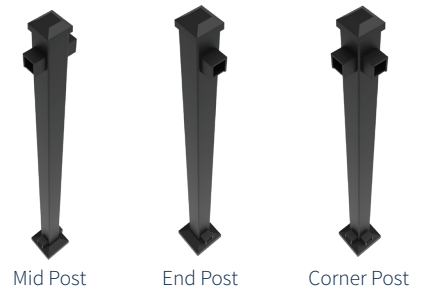

Fathom Level Rail Panel – Square Balusters

Fathom Rail Panels with 3/4" Round Horizontal Balusters

Matte Black	Description
73055676	6' x 34" Level Horizontal Round Rail Panel (for finished rail height of 36" – 38")
73055677	6' x 40" Level Horizontal Round Rail Panel (for finished rail height of 42" – 44")
73055678	8' x 34" Level Horizontal Round Rail Panel (for finished rail height of 36" – 38")
73055679	8' x 40" Level Horizontal Round Rail Panel (for finished rail height of 42" – 44")
73055680	6' x 34" Stair Horizontal Round Rail Panel (for finished rail height of 36" – 38")
73055681	6' x 40" Stair Horizontal Round Rail Panel (for finished rail height of 42" – 44")

Fathom Level Rail Panel – Round Horizontal Balusters

2" Fathom Rail Posts

Matte Black	Hammered Bronze	Description
73055682	N/A	2" x 2" Mid Post (for 36" for finished rail height with 2" bottom space)
73055683	N/A	2" x 2" End Post (for 36" for finished rail height with 2" bottom space)
73055684	N/A	2" x 2" Corner Post (for 36" for finished rail height with 2" bottom space)
73055685	N/A	2" x 2" Mid Post (for 42" for finished rail height with 2" bottom space)
73055686	N/A	2" x 2" End Post (for 42" for finished rail height with 2" bottom space)
73055687	N/A	2" x 2" Corner Post (for 42" for finished rail height with 2" bottom space)
73055688	N/A	2" x 2" Mid Post (for 38" for finished rail height with 4" bottom space)
73055689	N/A	2" x 2" End Post (for 38" for finished rail height with 4" bottom space)
73055690	N/A	2" x 2" Corner Post (for 38" for finished rail height with 4" bottom space)
73055512	N/A	2" x 2" x 38" Blank Post (brackets sold separately)
73055691	N/A	2" x 2" x 40" Blank Post (brackets sold separately)
73055470	N/A	2" x 2" x 44" Blank Post (brackets sold separately)
73055692	N/A	2" x 2" x 46" Blank Post (brackets sold separately)
73055511	N/A	2" x 2" x 48" Blank Post (brackets sold separately)
73055513	73055693	2" x 2" x 52" Fascia Post (brackets sold separately)