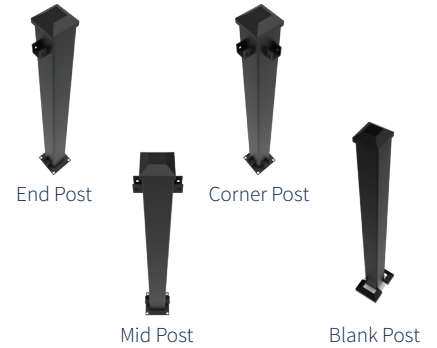

Mid Post

End Post

Corner Post

Blank Post

Fascia Post

Steel Railing Panels & Posts

3" Fathom Rail Posts

Matte Black	Hammered Bronze	Description
73055694	N/A	3" x 3" End Post (for 36" for finished rail height with 2" bottom space)
73055695	N/A	3" x 3" Mid Post (for 36" for finished rail height with 2" bottom space)
73055696	N/A	3" x 3" Corner Post (for 36" for finished rail height with 2" bottom space)
73055697	73055702	3" x 3" End Post (for 36" for finished rail height with 4" bottom space)
73055698	73055703	3" x 3" Mid Post (for 36" for finished rail height with 4" bottom space)
73055699	73055704	3" x 3" Corner Post (for 36" for finished rail height with 4" bottom space)
73055700	73055705	3" x 3" x 40" Blank Post (brackets sold separately)
73055701	73055706	3" x 3" x 46" Blank Post (brackets sold separately)