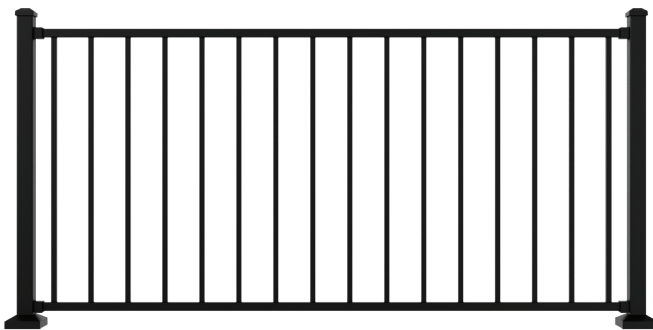

Formidable. Rooted. Endure.

A solid choice that stands up to the elements, Fathom Railing by MoistureShield provides the strength of steel with enduring style for both residential and commercial applications. Available with traditional vertical square balusters or modern round horizontal rods — Fathom Railing panels come factory welded and fully assembled with pre-attached brackets for easy installation. Featuring a premium powder coating for added protection against the elements and two distinctive color options — textured Matte Black and Hammered Bronze — Fathom Railing is the perfect complement for both modern and traditional designs.

3X Powder Coat

15-Year Limited Lifetime Warranty

- Premium powder coat
- Code compliant with 2" or 4" bottom spacing
- Transferrable Limited Warranty
- Level Rail Kits: Available in 36" or 42" heights and 6', 8' or 10' lengths
- Stair Rail Kits: Available in 36" or 42" heights and 6' or 8' lengths

Fathom Rail Options

5/8" Square
Available in both colors

3/4" Round Horizontal
Available in Matte Black only

Matte Black

Hammered Bronze

Steel Railing Panels & Posts

Fathom Rail Panels with 5/8" Square Balusters