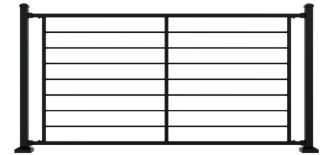

Fathom Level Rail Panel – Round Horizontal Balusters

2" Fathom Rail Posts

Matte Black	Hammered Bronze	Description
73055682	N/A	2" x 2" Mid Post (for 36" for finished rail height with 2" bottom space)
73055683	N/A	2" x 2" End Post (for 36" for finished rail height with 2" bottom space)
73055684	N/A	2" x 2" Corner Post (for 36" for finished rail height with 2" bottom space)
73055685	N/A	2" x 2" Mid Post (for 42" for finished rail height with 2" bottom space)
73055686	N/A	2" x 2" End Post (for 42" for finished rail height with 2" bottom space)
73055687	N/A	2" x 2" Corner Post (for 42" for finished rail height with 2" bottom space)
73055688	N/A	2" x 2" Mid Post (for 38" for finished rail height with 4" bottom space)
73055689	N/A	2" x 2" End Post (for 38" for finished rail height with 4" bottom space)
73055690	N/A	2" x 2" Corner Post (for 38" for finished rail height with 4" bottom space)
73055512	N/A	2" x 2" x 38" Blank Post (brackets sold separately)
73055691	N/A	2" x 2" x 40" Blank Post (brackets sold separately)
73055470	N/A	2" x 2" x 44" Blank Post (brackets sold separately)
73055692	N/A	2" x 2" x 46" Blank Post (brackets sold separately)
73055511	N/A	2" x 2" x 48" Blank Post (brackets sold separately)
73055513	73055693	2" x 2" x 52" Fascia Post (brackets sold separately)