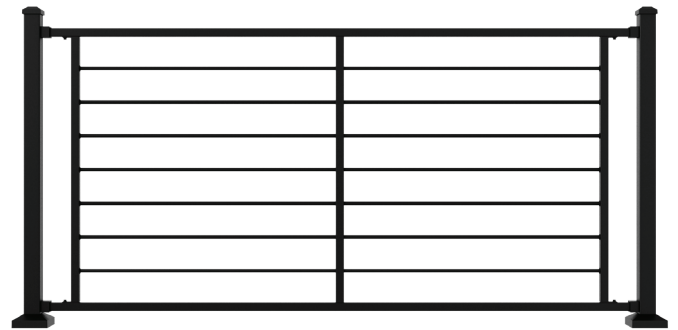

Formidable. Rooted. Endure.

A solid choice that stands up to the elements, Fathom Railing by MoistureShield provides the strength of steel with enduring style for both residential and commercial applications. Available with traditional vertical square balusters or modern round horizontal rods — Fathom Railing panels come factory welded and fully assembled with pre-attached brackets for easy installation. Featuring a premium powder coating for added protection against the elements and two distinctive color options — textured Matte Black and Hammered Bronze — Fathom Railing is the perfect complement for both modern and traditional designs.

3X Powder Coat

15-Year Limited Lifetime Warranty

- Premium powder coat
- Code compliant with 2" or 4" bottom spacing
- Transferrable Limited Warranty
- Level Rail Kits: Available in 36" or 42" heights and 6', 8' or 10' lengths
- Stair Rail Kits: Available in 36" or 42" heights and 6' or 8' lengths

Fathom Rail Options

5/8" Square
Available in both colors

3/4" Round Horizontal
Available in Matte Black only

Matte Black

Hammered Bronze

Steel Railing Panels & Posts

Fathom Rail Panels with 5/8" Square Balusters

Matte Black	Hammered Bronze	Description
73055663	73055668	6' x 34" Level Rail Panel (for finished rail height of 36" – 38")
73055664	73055669	8' x 34" Level Rail Panel (for finished rail height of 36" – 38")
73055665	73055670	10' x 34" Level Rail Panel (for finished rail height of 36" – 38")
73055666	N/A	6' x 40" Level Rail Panel (for finished rail height of 42" – 44")
73055667	N/A	8' x 40" Level Rail Panel (for finished rail height of 42" – 44")
73055671	73055674	6' x 34" Stair Rail Panel (for finished rail height of 36" – 38")
73055672	73055675	8' x 34" Stair Rail Panel (for finished rail height of 36" – 38")
73055673	N/A	8' x 40" Stair Rail Panel (for finished rail height of 42" – 44")