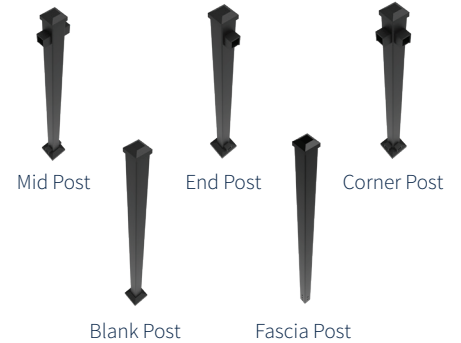

Fathom Rail Panels with 5/8" Square Balusters – CALIFORNIA EXCLUSIVE

Matte Black	Description
73055463	6' x 38¼" Level Rail Panel (for 42" for finished rail height with 4" bottom space)
73055464	8' x 38¼" Level Rail Panel (for 42" for finished rail height with 4" bottom space)
73055465	6' x 32¼" Stair Rail Panel
73055466	8' x 32¼" Stair Rail Panel

Fathom Level Rail Panel – Square Balusters – CALIFORNIA

2" Fathom Rail Posts – CALIFORNIA EXCLUSIVE

Matte Black	Description
73055467	2" x 2" x 44" Mid Post (for 42" finished rail height with 4" bottom space)
73055468	2" x 2" x 44" End Post (for 42" finished rail height with 4" bottom space)
73055469	2" x 2" x 44" Corner Post (for 42" finished rail height with 4" bottom space)
73055470	2" x 2" x 44" Blank Post for 42" Rail (brackets sold separately)
73055511	2" x 2" x 48" Blank Post (brackets sold separately)
73055512	2" x 2" x 38" Blank Post for 36" Rail (brackets sold separately)
73055513	2" x 2" x 52" Fascia Mount Post (fascia brackets sold separately)