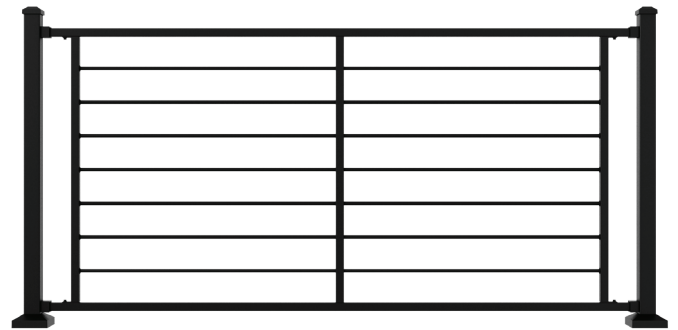

Fathom™

Steel Railing

Formidable. Rooted. Steadfast.

A solid choice that stands up to the elements, Fathom Railing provides the strength of steel with enduring style for both residential and commercial applications. Available with traditional vertical square balusters or modern horizontal rods, Fathom Railing panels come factory welded and are fully assembled. For ease of installation, posts come with pre-attached brackets. Featuring a premium powder coating for added protection against the elements, Fathom is available in two distinctive colors — textured matte black and hammered bronze.

Industry-Leading
Warranty

- Premium powder coat
- Code compliant with 2" or 4" bottom spacing
- 15-Year Limited Warranty
- Level Rail Kits: Available in 36" or 42" heights and 6', 8' or 10' lengths
- Stair Rail Kits: Available in 36" or 42" heights and 6' or 8' lengths
- Aluminum ADA Handrail is available to complement railing while adding safety and accessibility

Fathom Railing Options

5/8" Square

Available in both colors

3/4" Round Horizontal

Available in Matte Black only

Matte Black

**Hammered
Bronze**

Steel Railing Panels & Posts

Fathom Rail Panels with 5/8" Square Balusters

Matte Black	Hammered Bronze	Description
73055663	73055668	6' x 34" Level Rail Panel (for finished rail height of 36" – 38")
73055664	73055669	8' x 34" Level Rail Panel (for finished rail height of 36" – 38")
73055665	73055670	10' x 34" Level Rail Panel (for finished rail height of 36" – 38")
73055666	N/A	6' x 40" Level Rail Panel (for finished rail height of 42" – 44")
73055667	N/A	8' x 40" Level Rail Panel (for finished rail height of 42" – 44")
73055671	73055674	6' x 34" Stair Rail Panel (for finished rail height of 36" – 38")
73055672	73055675	8' x 34" Stair Rail Panel (for finished rail height of 36" – 38")
73055673	N/A	8' x 40" Stair Rail Panel (for finished rail height of 42" – 44")