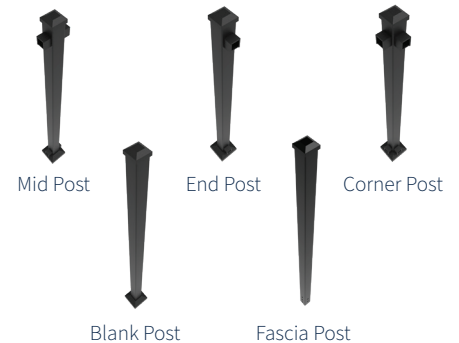

Mid Post

End Post

Corner Post

Blank Post

Fascia Post

Posts include welded base plate, pre-mounted post top, brackets, bracket covers, two-piece trim ring, and shims.

Steel Railing Panels & Posts

3" Fathom Rail Posts

Posts include welded base plate, pre-mounted post top, brackets, bracket covers, two-piece trim ring, and shims.

Fathom Rail Panels with 5/8" Square Balusters – CALIFORNIA EXCLUSIVE

Matte Black	Description
73055463	6' x 38¼" Level Rail Panel (for 42" for finished rail height with 4" bottom space)
73055464	8' x 38¼" Level Rail Panel (for 42" for finished rail height with 4" bottom space)
73055465	6' x 32¼" Stair Rail Panel
73055466	8' x 32¼" Stair Rail Panel

Fathom Level Rail Panel – Square Balusters – CALIFORNIA

2" Fathom Rail Posts – CALIFORNIA EXCLUSIVE

Matte Black	Description
73055467	2" x 2" x 44" Mid Post (for 42" finished rail height with 4" bottom space)
73055468	2" x 2" x 44" End Post (for 42" finished rail height with 4" bottom space)
73055469	2" x 2" x 44" Corner Post (for 42" finished rail height with 4" bottom space)
73055470	2" x 2" x 44" Blank Post for 42" Rail (brackets sold separately)
73055511	2" x 2" x 48" Blank Post (brackets sold separately)
73055512	2" x 2" x 38" Blank Post for 36" Rail (brackets sold separately)
73055513	2" x 2" x 52" Fascia Mount Post (fascia brackets sold separately)