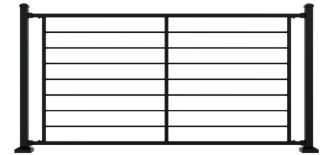

Fathom Railing Options

5/8" Square

Available in both colors

3/4" Round Horizontal

Available in Matte Black only

Matte Black

**Hammered
Bronze**

Steel Railing Panels & Posts

Fathom Rail Panels with 5/8" Square Balusters

Matte Black	Hammered Bronze	Description
73055663	73055668	6' x 34" Level Rail Panel (for finished rail height of 36" – 38")
73055664	73055669	8' x 34" Level Rail Panel (for finished rail height of 36" – 38")
73055665	73055670	10' x 34" Level Rail Panel (for finished rail height of 36" – 38")
73055666	N/A	6' x 40" Level Rail Panel (for finished rail height of 42" – 44")
73055667	N/A	8' x 40" Level Rail Panel (for finished rail height of 42" – 44")
73055671	73055674	6' x 34" Stair Rail Panel (for finished rail height of 36" – 38")
73055672	73055675	8' x 34" Stair Rail Panel (for finished rail height of 36" – 38")
73055673	N/A	8' x 40" Stair Rail Panel (for finished rail height of 42" – 44")

Fathom Level Rail Panel – Square Balusters

Fathom Rail Panels with 3/4" Round Horizontal Balusters

Matte Black	Description
73055676	6' x 34" Level Horizontal Round Rail Panel (for finished rail height of 36" – 38")
73055677	6' x 40" Level Horizontal Round Rail Panel (for finished rail height of 42" – 44")
73055678	8' x 34" Level Horizontal Round Rail Panel (for finished rail height of 36" – 38")
73055679	8' x 40" Level Horizontal Round Rail Panel (for finished rail height of 42" – 44")
73055680	6' x 34" Stair Horizontal Round Rail Panel (for finished rail height of 36" – 38")
73055681	6' x 40" Stair Horizontal Round Rail Panel (for finished rail height of 42" – 44")