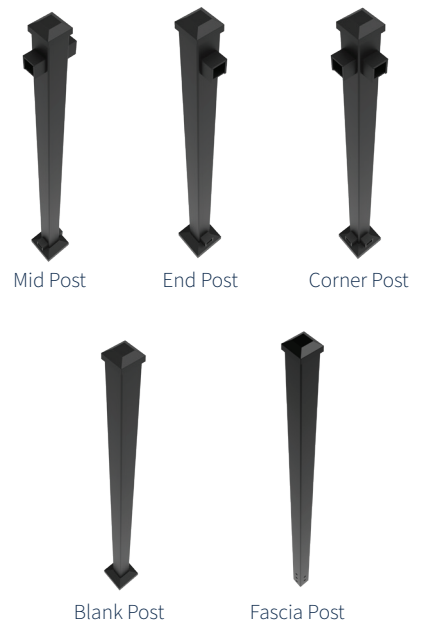

Fathom Level Rail Panel – Square Balusters

Fathom Rail Panels with 3/4" Round Horizontal Balusters

Matte Black	Description
73055676	6' x 34" Level Horizontal Round Rail Panel (for finished rail height of 36" – 38")
73055677	6' x 40" Level Horizontal Round Rail Panel (for finished rail height of 42" – 44")
73055678	8' x 34" Level Horizontal Round Rail Panel (for finished rail height of 36" – 38")
73055679	8' x 40" Level Horizontal Round Rail Panel (for finished rail height of 42" – 44")
73055680	6' x 34" Stair Horizontal Round Rail Panel (for finished rail height of 36" – 38")
73055681	6' x 40" Stair Horizontal Round Rail Panel (for finished rail height of 42" – 44")

Fathom Level Rail Panel – Round Horizontal Balusters

2" Fathom Rail Posts

Matte Black	Hammered Bronze	Description
73055682	N/A	2" x 2" Mid Post (for 36" finished rail height with 2" bottom space)
73055683	N/A	2" x 2" End Post (for 36" finished rail height with 2" bottom space)
73055684	N/A	2" x 2" Corner Post (for 36" finished rail height with 2" bottom space)
73055685	N/A	2" x 2" Mid Post (for 42" finished rail height with 2" bottom space)
73055686	N/A	2" x 2" End Post (for 42" finished rail height with 2" bottom space)
73055687	N/A	2" x 2" Corner Post (for 42" finished rail height with 2" bottom space)
73055688	N/A	2" x 2" Mid Post (for 38" finished rail height with 4" bottom space)
73055689	N/A	2" x 2" End Post (for 38" finished rail height with 4" bottom space)
73055690	N/A	2" x 2" Corner Post (for 38" finished rail height with 4" bottom space)
73055512	N/A	2" x 2" x 38" Blank Post (brackets sold separately)
73055691	N/A	2" x 2" x 40" Blank Post (brackets sold separately)
73055470	N/A	2" x 2" x 44" Blank Post (brackets sold separately)
73055692	N/A	2" x 2" x 46" Blank Post (brackets sold separately)
73055511	N/A	2" x 2" x 48" Blank Post (brackets sold separately)
73055513	73055693	2" x 2" x 52" Fascia Post (brackets sold separately)