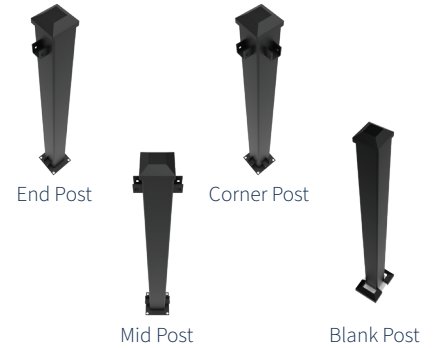

Steel Railing Panels & Posts

3" Fathom Rail Posts

Matte Black	Hammered Bronze	Description
73055694	N/A	3" x 3" End Post (for 36" for finished rail height with 2" bottom space)
73055695	N/A	3" x 3" Mid Post (for 36" for finished rail height with 2" bottom space)
73055696	N/A	3" x 3" Corner Post (for 36" for finished rail height with 2" bottom space)
73055697	73055702	3" x 3" End Post (for 36" for finished rail height with 4" bottom space)
73055698	73055703	3" x 3" Mid Post (for 36" for finished rail height with 4" bottom space)
73055699	73055704	3" x 3" Corner Post (for 36" for finished rail height with 4" bottom space)
73055700	73055705	3" x 3" x 40" Blank Post (brackets sold separately)
73055701	73055706	3" x 3" x 46" Blank Post (brackets sold separately)