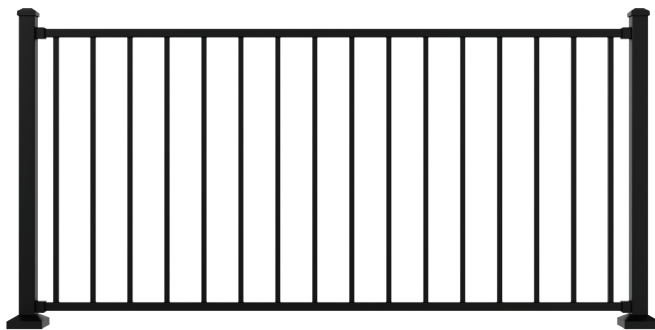

Fathom™

Steel Railing

Formidable. Rooted. Steadfast.

A solid choice that stands up to the elements, Fathom Railing provides the strength of steel with enduring style for both residential and commercial applications. Available with traditional vertical square balusters or modern horizontal rods, Fathom Railing panels come factory welded and are fully assembled. For ease of installation, posts come with pre-attached brackets. Featuring a premium powder coating for added protection against the elements, Fathom is available in two distinctive colors — textured matte black and hammered bronze.

Industry-Leading
Warranty

- Premium powder coat
- Code compliant with 2" or 4" bottom spacing
- 15-Year Limited Warranty
- Level Rail Kits: Available in 36" or 42" heights and 6', 8' or 10' lengths
- Stair Rail Kits: Available in 36" or 42" heights and 6' or 8' lengths
- Aluminum ADA Handrail is available to complement railing while adding safety and accessibility

Fathom Railing Options

5/8" Square

Available in both colors

3/4" Round Horizontal

Available in Matte Black only

Matte Black

**Hammered
Bronze**

Steel Railing Panels & Posts