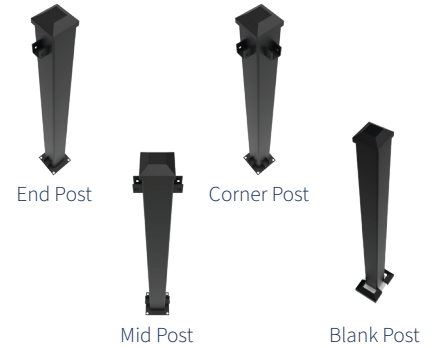

Mid Post

End Post

Corner Post

Blank Post

Fascia Post

Steel Railing Panels & Posts

3" Fathom Rail Posts

Matte Black	Hammered Bronze	Description
73055694	N/A	3" x 3" End Post (for 36" for finished rail height with 2" bottom space)
73055695	N/A	3" x 3" Mid Post (for 36" for finished rail height with 2" bottom space)
73055696	N/A	3" x 3" Corner Post (for 36" for finished rail height with 2" bottom space)
73055697	73055702	3" x 3" End Post (for 36" for finished rail height with 4" bottom space)
73055698	73055703	3" x 3" Mid Post (for 36" for finished rail height with 4" bottom space)
73055699	73055704	3" x 3" Corner Post (for 36" for finished rail height with 4" bottom space)
73055700	73055705	3" x 3" x 40" Blank Post (brackets sold separately)
73055701	73055706	3" x 3" x 46" Blank Post (brackets sold separately)