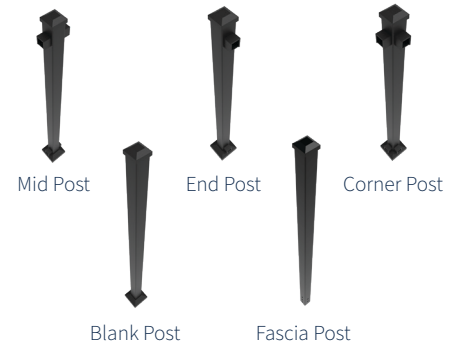

Fathom Rail Panels with 5/8" Square Balusters – CALIFORNIA EXCLUSIVE

Matte Black	Description
73055463	6' x 38¼" Level Rail Panel (for 42" for finished rail height with 4" bottom space)
73055464	8' x 38¼" Level Rail Panel (for 42" for finished rail height with 4" bottom space)
73055465	6' x 32¼" Stair Rail Panel
73055466	8' x 32¼" Stair Rail Panel

Fathom Level Rail Panel – Square Balusters – CALIFORNIA

2" Fathom Rail Posts – CALIFORNIA EXCLUSIVE

Matte Black	Description
73055467	2" x 2" x 44" Mid Post (for 42" finished rail height with 4" bottom space)
73055468	2" x 2" x 44" End Post (for 42" finished rail height with 4" bottom space)
73055469	2" x 2" x 44" Corner Post (for 42" finished rail height with 4" bottom space)
73055470	2" x 2" x 44" Blank Post for 42" Rail (brackets sold separately)
73055511	2" x 2" x 48" Blank Post (brackets sold separately)
73055512	2" x 2" x 38" Blank Post for 36" Rail (brackets sold separately)
73055513	2" x 2" x 52" Fascia Mount Post (fascia brackets sold separately)