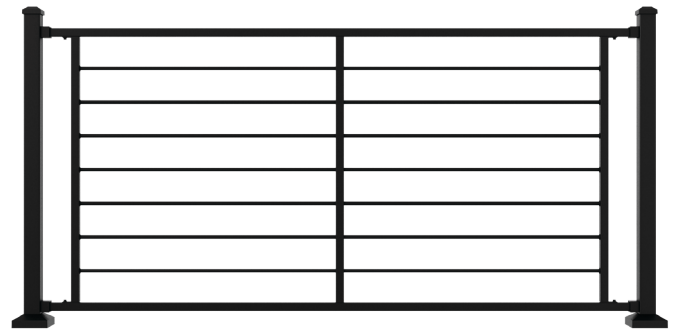

Steel Railing

Formidable. Rooted. Steadfast.

A solid choice that stands up to the elements, Fathom Railing provides the strength of steel with enduring style for both residential and commercial applications. Available with traditional vertical square balusters or modern horizontal rods, Fathom Railing panels come factory welded and are fully assembled. For ease of installation, posts come with pre-attached brackets. Featuring a premium powder coating for added protection against the elements, Fathom is available in two distinctive colors — textured matte black and hammered bronze.

Industry-Leading
Warranty

- Premium powder coat
- Code compliant with 2" or 4" bottom spacing
- 15-Year Limited Warranty
- Level Rail Kits: Available in 36" or 42" heights and 6', 8' or 10' lengths
- Stair Rail Kits: Available in 36" or 42" heights and 6' or 8' lengths
- Aluminum ADA Handrail is available to complement railing while adding safety and accessibility

Fathom Railing Options

5/8" Square

Available in both colors

3/4" Round Horizontal

Available in Matte Black only

Matte Black

**Hammered
Bronze**

Steel Railing Panels & Posts

Fathom Rail Panels with 5/8" Square Balusters

Matte Black	Hammered Bronze	Description
73055663	73055668	6' x 34" Level Rail Panel (for finished rail height of 36" – 38")
73055664	73055669	8' x 34" Level Rail Panel (for finished rail height of 36" – 38")
73055665	73055670	10' x 34" Level Rail Panel (for finished rail height of 36" – 38")
73055666	N/A	6' x 40" Level Rail Panel (for finished rail height of 42" – 44")
73055667	N/A	8' x 40" Level Rail Panel (for finished rail height of 42" – 44")
73055671	73055674	6' x 34" Stair Rail Panel (for finished rail height of 36" – 38")
73055672	73055675	8' x 34" Stair Rail Panel (for finished rail height of 36" – 38")
73055673	N/A	8' x 40" Stair Rail Panel (for finished rail height of 42" – 44")