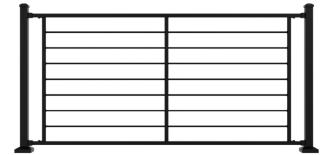

Fathom Railing Options

5/8" Square

Available in both colors

3/4" Round Horizontal

Available in Matte Black only

Matte Black

**Hammered
Bronze**

Steel Railing Panels & Posts

Fathom Rail Panels with 5/8" Square Balusters

Matte Black	Hammered Bronze	Description
73055663	73055668	6' x 34" Level Rail Panel (for finished rail height of 36" – 38")
73055664	73055669	8' x 34" Level Rail Panel (for finished rail height of 36" – 38")
73055665	73055670	10' x 34" Level Rail Panel (for finished rail height of 36" – 38")
73055666	N/A	6' x 40" Level Rail Panel (for finished rail height of 42" – 44")
73055667	N/A	8' x 40" Level Rail Panel (for finished rail height of 42" – 44")
73055671	73055674	6' x 34" Stair Rail Panel (for finished rail height of 36" – 38")
73055672	73055675	8' x 34" Stair Rail Panel (for finished rail height of 36" – 38")
73055673	N/A	8' x 40" Stair Rail Panel (for finished rail height of 42" – 44")

Fathom Level Rail Panel – Square Balusters

Fathom Rail Panels with 3/4" Round Horizontal Balusters

Matte Black	Description
73055676	6' x 34" Level Horizontal Round Rail Panel (for finished rail height of 36" – 38")
73055677	6' x 40" Level Horizontal Round Rail Panel (for finished rail height of 42" – 44")
73055678	8' x 34" Level Horizontal Round Rail Panel (for finished rail height of 36" – 38")
73055679	8' x 40" Level Horizontal Round Rail Panel (for finished rail height of 42" – 44")
73055680	6' x 34" Stair Horizontal Round Rail Panel (for finished rail height of 36" – 38")
73055681	6' x 40" Stair Horizontal Round Rail Panel (for finished rail height of 42" – 44")