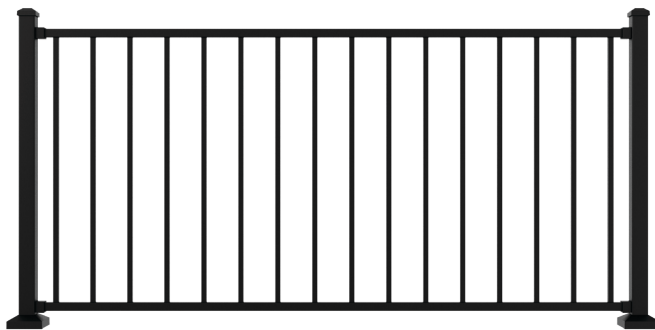

Steel Railing

Formidable. Rooted. Steadfast.

A solid choice that stands up to the elements, Fathom Railing provides the strength of steel with enduring style for both residential and commercial applications. Available with traditional vertical square balusters or modern horizontal rods, Fathom Railing panels come factory welded and are fully assembled. For ease of installation, posts come with pre-attached brackets. Featuring a premium powder coating for added protection against the elements, Fathom is available in two distinctive colors — textured matte black and hammered bronze.

Industry-Leading
Warranty

- Premium powder coat
- Code compliant with 2" or 4" bottom spacing
- 15-Year Limited Warranty
- Level Rail Kits: Available in 36" or 42" heights and 6', 8' or 10' lengths
- Stair Rail Kits: Available in 36" or 42" heights and 6' or 8' lengths
- Aluminum ADA Handrail is available to complement railing while adding safety and accessibility

Fathom Railing Options

5/8" Square

Available in both colors

3/4" Round Horizontal

Available in Matte Black only

Matte Black

**Hammered
Bronze**

Steel Railing Panels & Posts

Fathom Rail Panels with 5/8" Square Balusters

Matte Black	Hammered Bronze	Description
73055663	73055668	6' x 34" Level Rail Panel (for finished rail height of 36" – 38")
73055664	73055669	8' x 34" Level Rail Panel (for finished rail height of 36" – 38")
73055665	73055670	10' x 34" Level Rail Panel (for finished rail height of 36" – 38")
73055666	N/A	6' x 40" Level Rail Panel (for finished rail height of 42" – 44")
73055667	N/A	8' x 40" Level Rail Panel (for finished rail height of 42" – 44")
73055671	73055674	6' x 34" Stair Rail Panel (for finished rail height of 36" – 38")
73055672	73055675	8' x 34" Stair Rail Panel (for finished rail height of 36" – 38")
73055673	N/A	8' x 40" Stair Rail Panel (for finished rail height of 42" – 44")