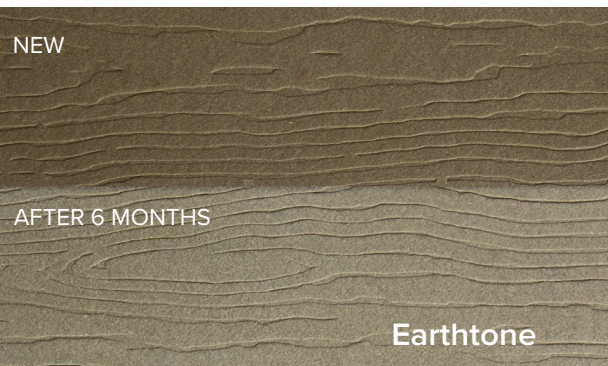

## Uncapped Composite Decking

Vantage cuts, rips, and bends like real wood—without losing integrity. Its solid core resists moisture without a cap, with self-healing properties that minimize surface wear. Wood grain texture on both sides makes installation easy.