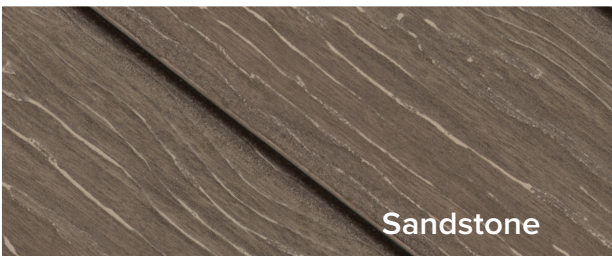

Vision[®]

Capped Composite Decking

It's time to step up to the future of composite decking. Vision, our strongest capped wood composite board, features reduced heat absorption and an enhanced finish with distinctive style that is comfortable underfoot and resistant to scratches, stains and impact.