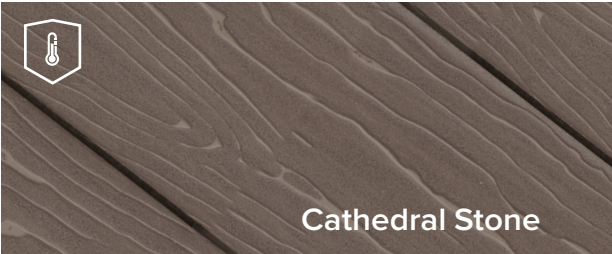

Vision[®]

Capped Composite Decking

It's time to step up to the future of composite decking. Vision, our strongest capped wood composite board, features reduced heat absorption and an enhanced finish with distinctive style that is comfortable underfoot and resistant to scratches, stains and impact.