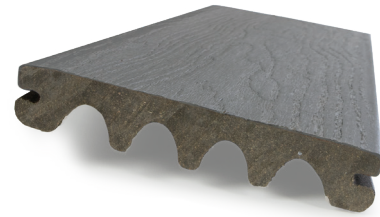

Elevate™

Strong. Dynamic. Fundamental.

Get advanced protection and beauty without breaking your budget with Elevate composite decking. Our introductory capped wood composite board is shielded with a protective coating to help prevent damage from impact, corrosion, and weathering in virtually any environment. Additional defense lies in our proprietary Solid Core for zero structural field failures on the ground, in the ground or underwater. Available in a curated selection of classic and premium color options, Elevate composite decking allows you to create a stylish, durable outdoor environment simply and affordably.

- 1" x 6" deck boards (Actual Dimensions 1.0" x 5.4")
- Available in premium colors with variegation for added texture and depth
- Offered in grooved and solid edge in select lengths
- Available in 12', 16', 20' lengths and 12' fascia
- 50-year limited structural warranty
- 30-year residential stain and fade limited warranty
- 10-year commercial limited structural warranty
- 95% recycled material. Made in the USA

Proprietary core for unmatched durability

Slip resistance**

Great value

INTRODUCING 2 NEW PREMIUM VARIEGATED COLORS

LAKE FOG

MODEL NUMBER	DESCRIPTION
13500037	12-ft Lake Fog - Fascia Board
13550338	12-ft Lake Fog - Grooved
13550299	16-ft Lake Fog - Grooved
13550307	20-ft Lake Fog - Grooved
13550309	20-ft Lake Fog - Solid Edge for Stairs and Picture Framing

ALPINE GRAY

MODEL NUMBER	DESCRIPTION
13500026	12-ft Alpine Gray - Fascia Board
13550577	12-ft Alpine Gray - Grooved
13550578	16-ft Alpine Gray - Grooved
13550579	20-ft Alpine Gray - Grooved
13550581	20-ft Alpine Gray - Solid Edge for Stairs and Picture Framing