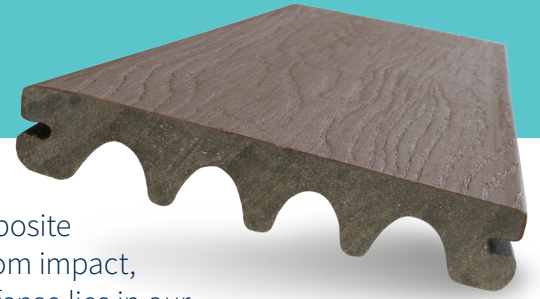

# Elevate™

Strong. Dynamic. Fundamental

Get advanced protection and beauty without breaking your budget with Elevate composite decking. Our introductory capped wood composite board is shielded with a protective coating to help prevent damage from impact, corrosion, and weathering in virtually any environment. Additional defense lies in our proprietary Solid Core for zero structural field failures on the ground, in the ground or underwater. Available in a curated selection of classic and premium color options, Elevate composite decking allows you to create a stylish, durable outdoor environment simply and affordably.

- **Made with 95% recycled material**
- **Available in premium colors with variegation for enhanced texture and depth**
- **Transferable 50-year structural warranty**
- **30-year fade and stain warranty**
- **10-year commercial limited structural warranty**

**Proprietary core  
for unmatched  
durability**

**Slip  
resistance\*\***

**30yr fade\*  
and stain  
warranty**

**Great value**

\*FADE UP TO 5 DELTA E  
\*\*0.71 WET / 0.77 DRY, EXCEEDS OSHA RECOMMENDATION OF 0.5 OR HIGHER